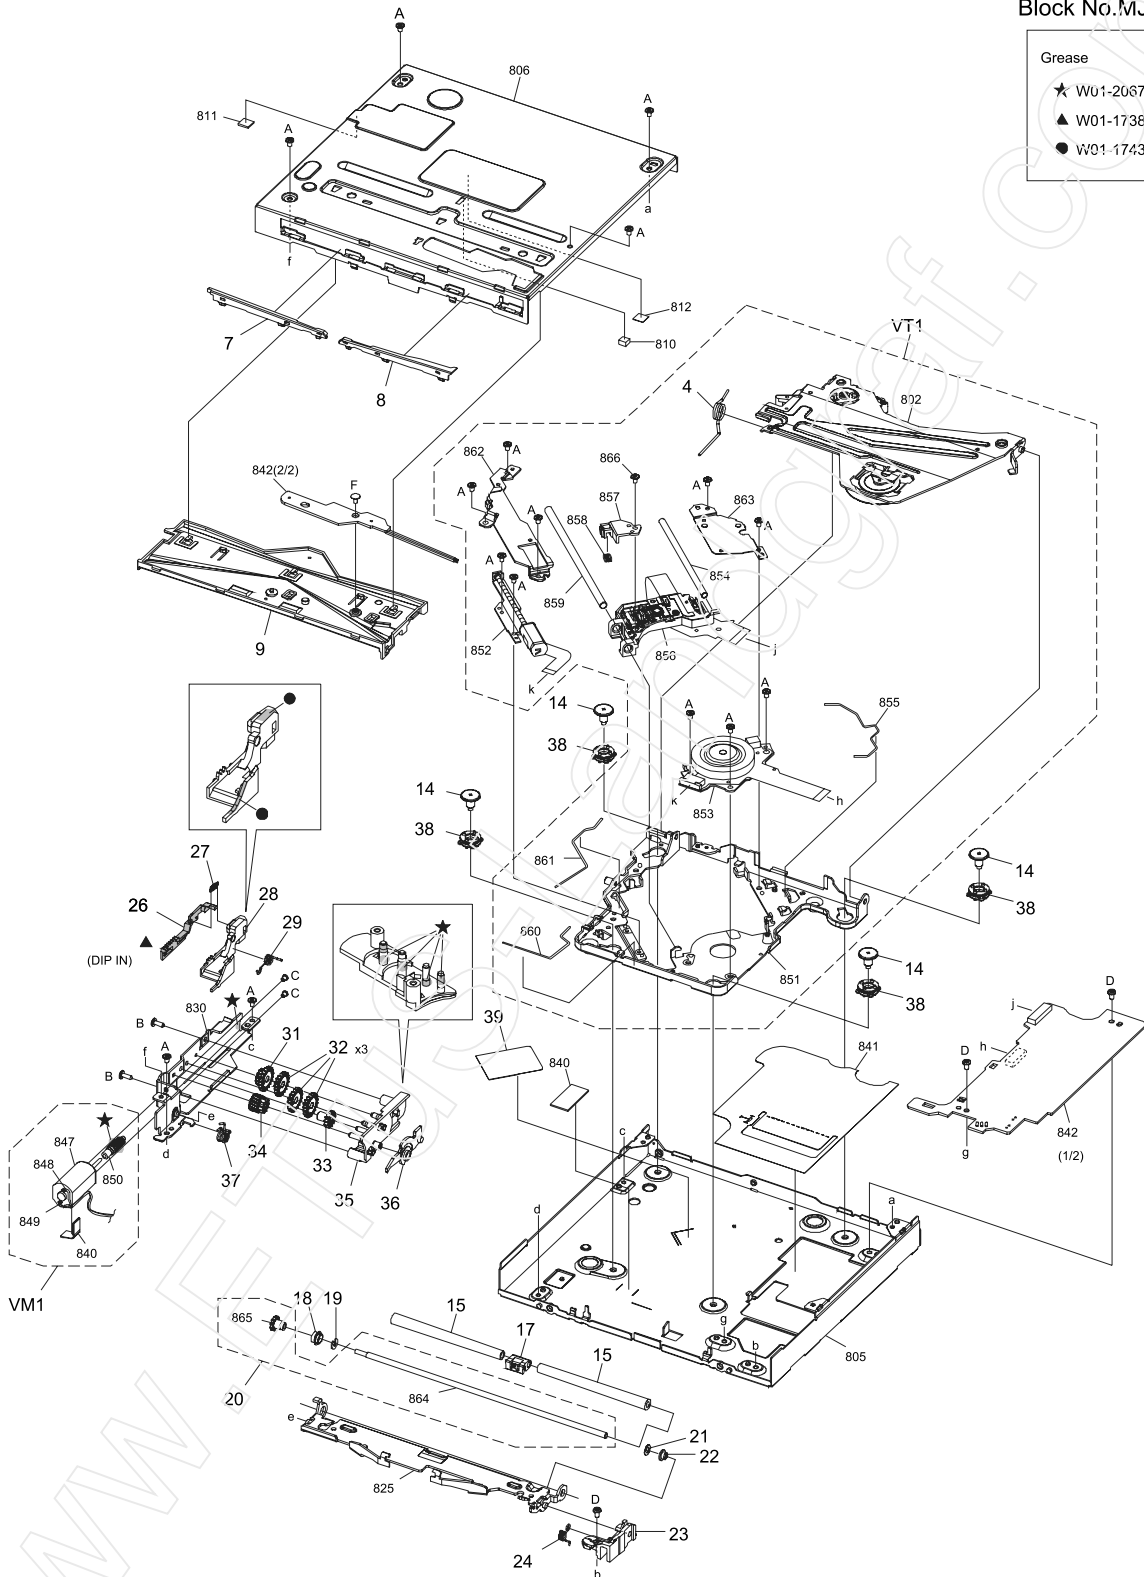

# EXPLODED VIEW (PANEL MECHA ASSY)

Block No.M2MM

Parts with the exploded numbers larger than 700 are not supplied.

# EXPLODED VIEW (DVD MECHANISM: FD2-2C10NXN)

Block No.MJMM

Grease

- ★ W01-2067-08
- ▲ W01-1738-08
- W01-1743-08

Parts with the exploded numbers larger than 800 are not supplied.