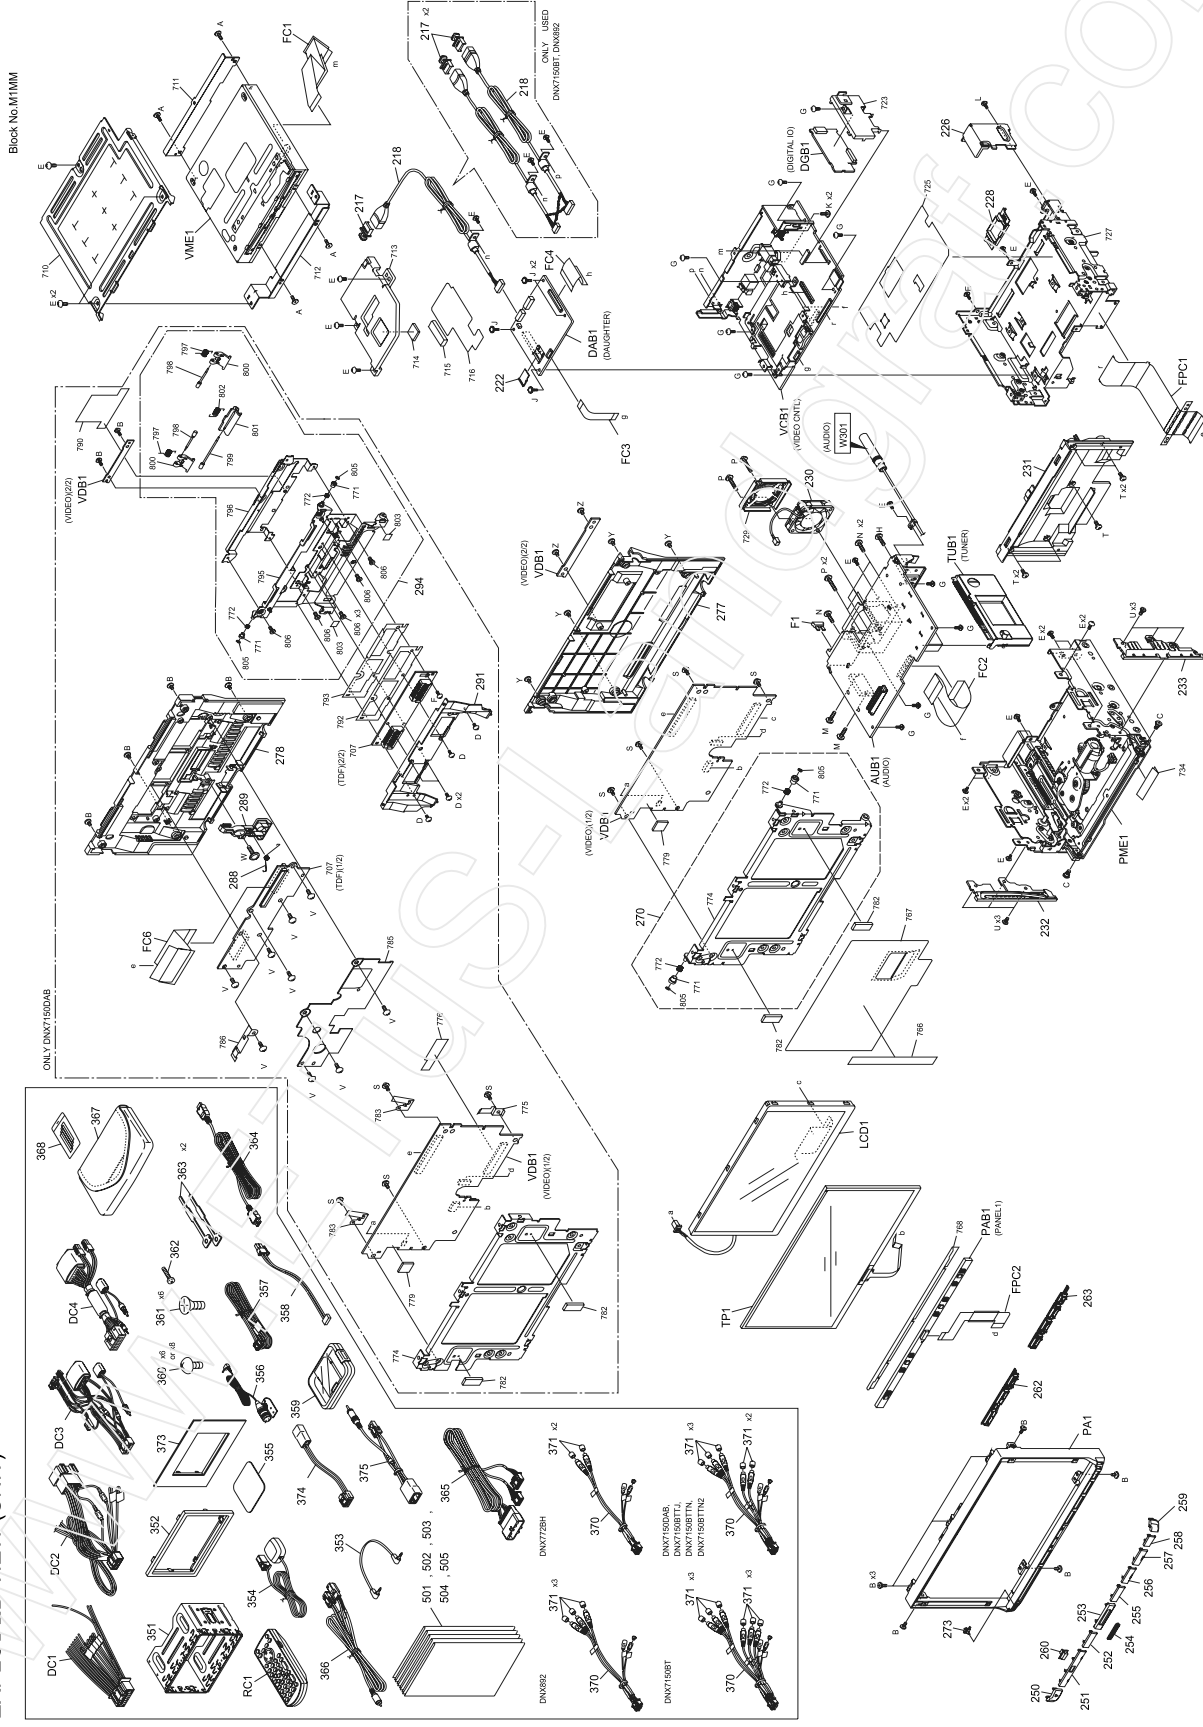

EXPLODED VIEW (UNIT)

# EXPLODED VIEW (PANEL MECHA ASSY)

Block No.M2MM

Parts with the exploded numbers larger than 700 are not supplied.

# EXPLODED VIEW (DVD MECHANISM: FD2-2C10NXN)

Block No.MJMM

Grease

- ★ W01-2067-08
- ▲ W01-1738-08
- W01-1743-08

Parts with the exploded numbers larger than 800 are not supplied.