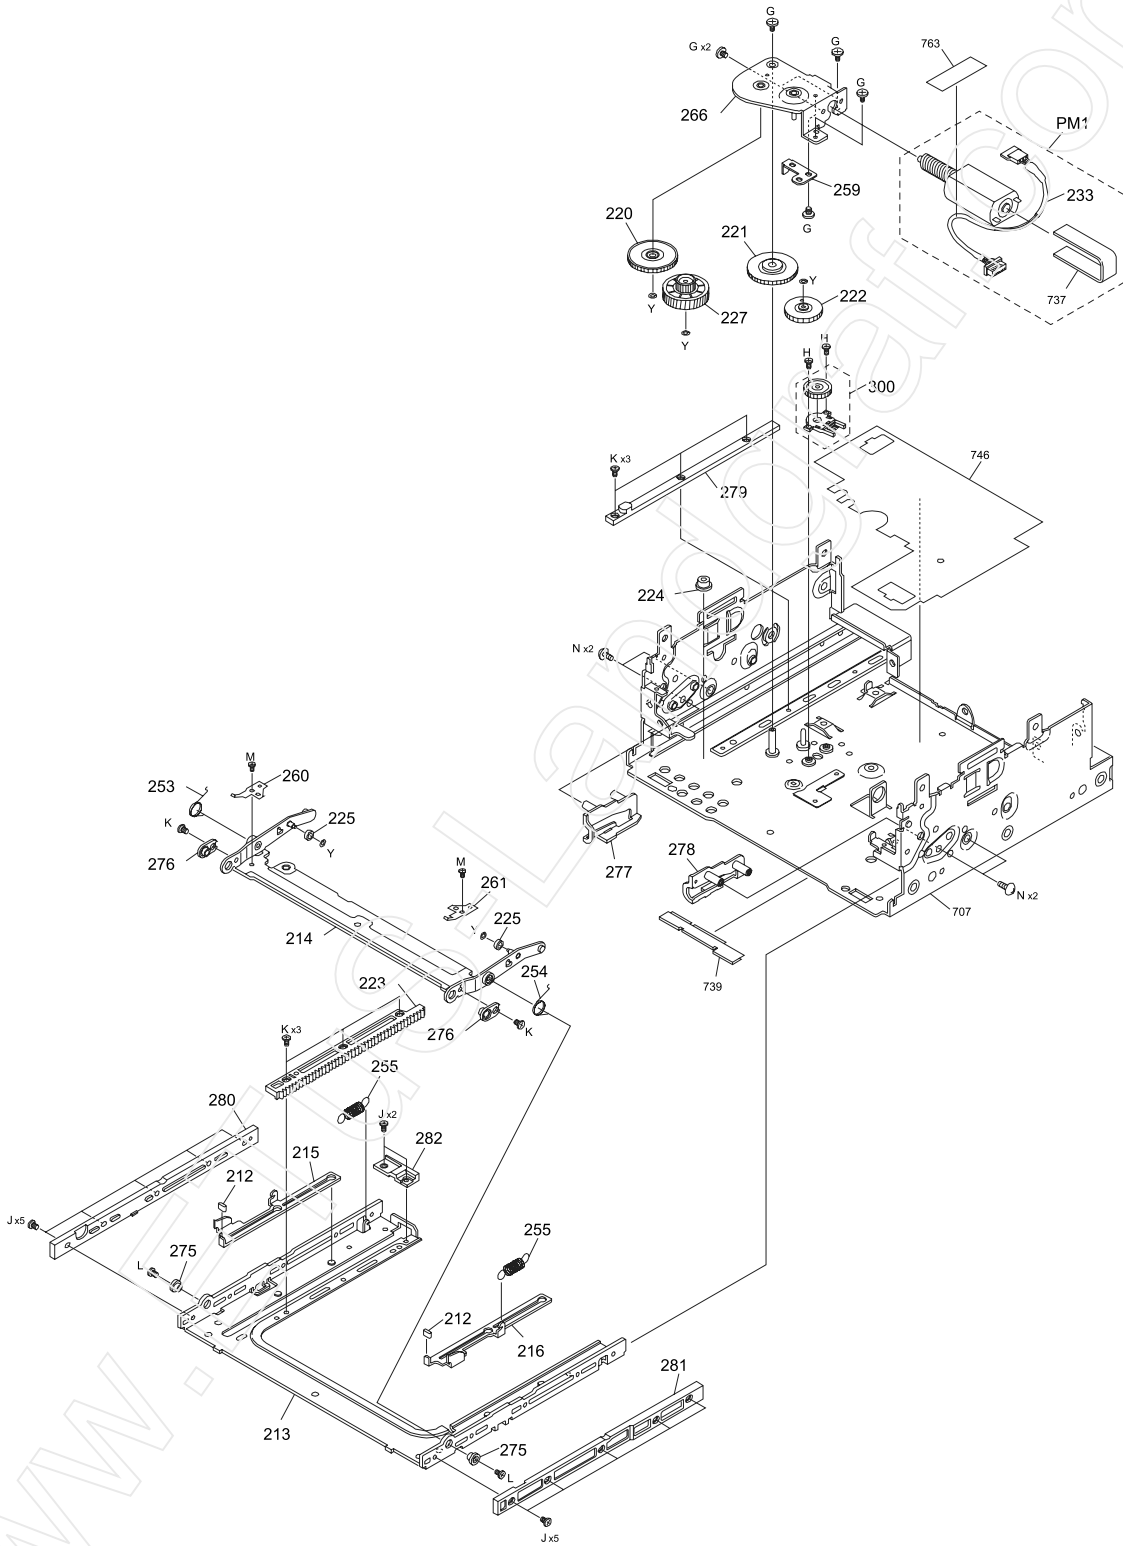

EXPLODED VIEW (UNIT)

# EXPLODED VIEW (PANEL MECHA ASSY)

Block No.M2MM

Parts with the exploded numbers larger than 700 are not supplied.

# EXPLODED VIEW (DVD MECHANISM: FD2-2C10NXN)

Block No.MJMM

Grease

- ★ W01-2067-08
- ▲ W01-1738-08
- W01-1743-08

Parts with the exploded numbers larger than 800 are not supplied.