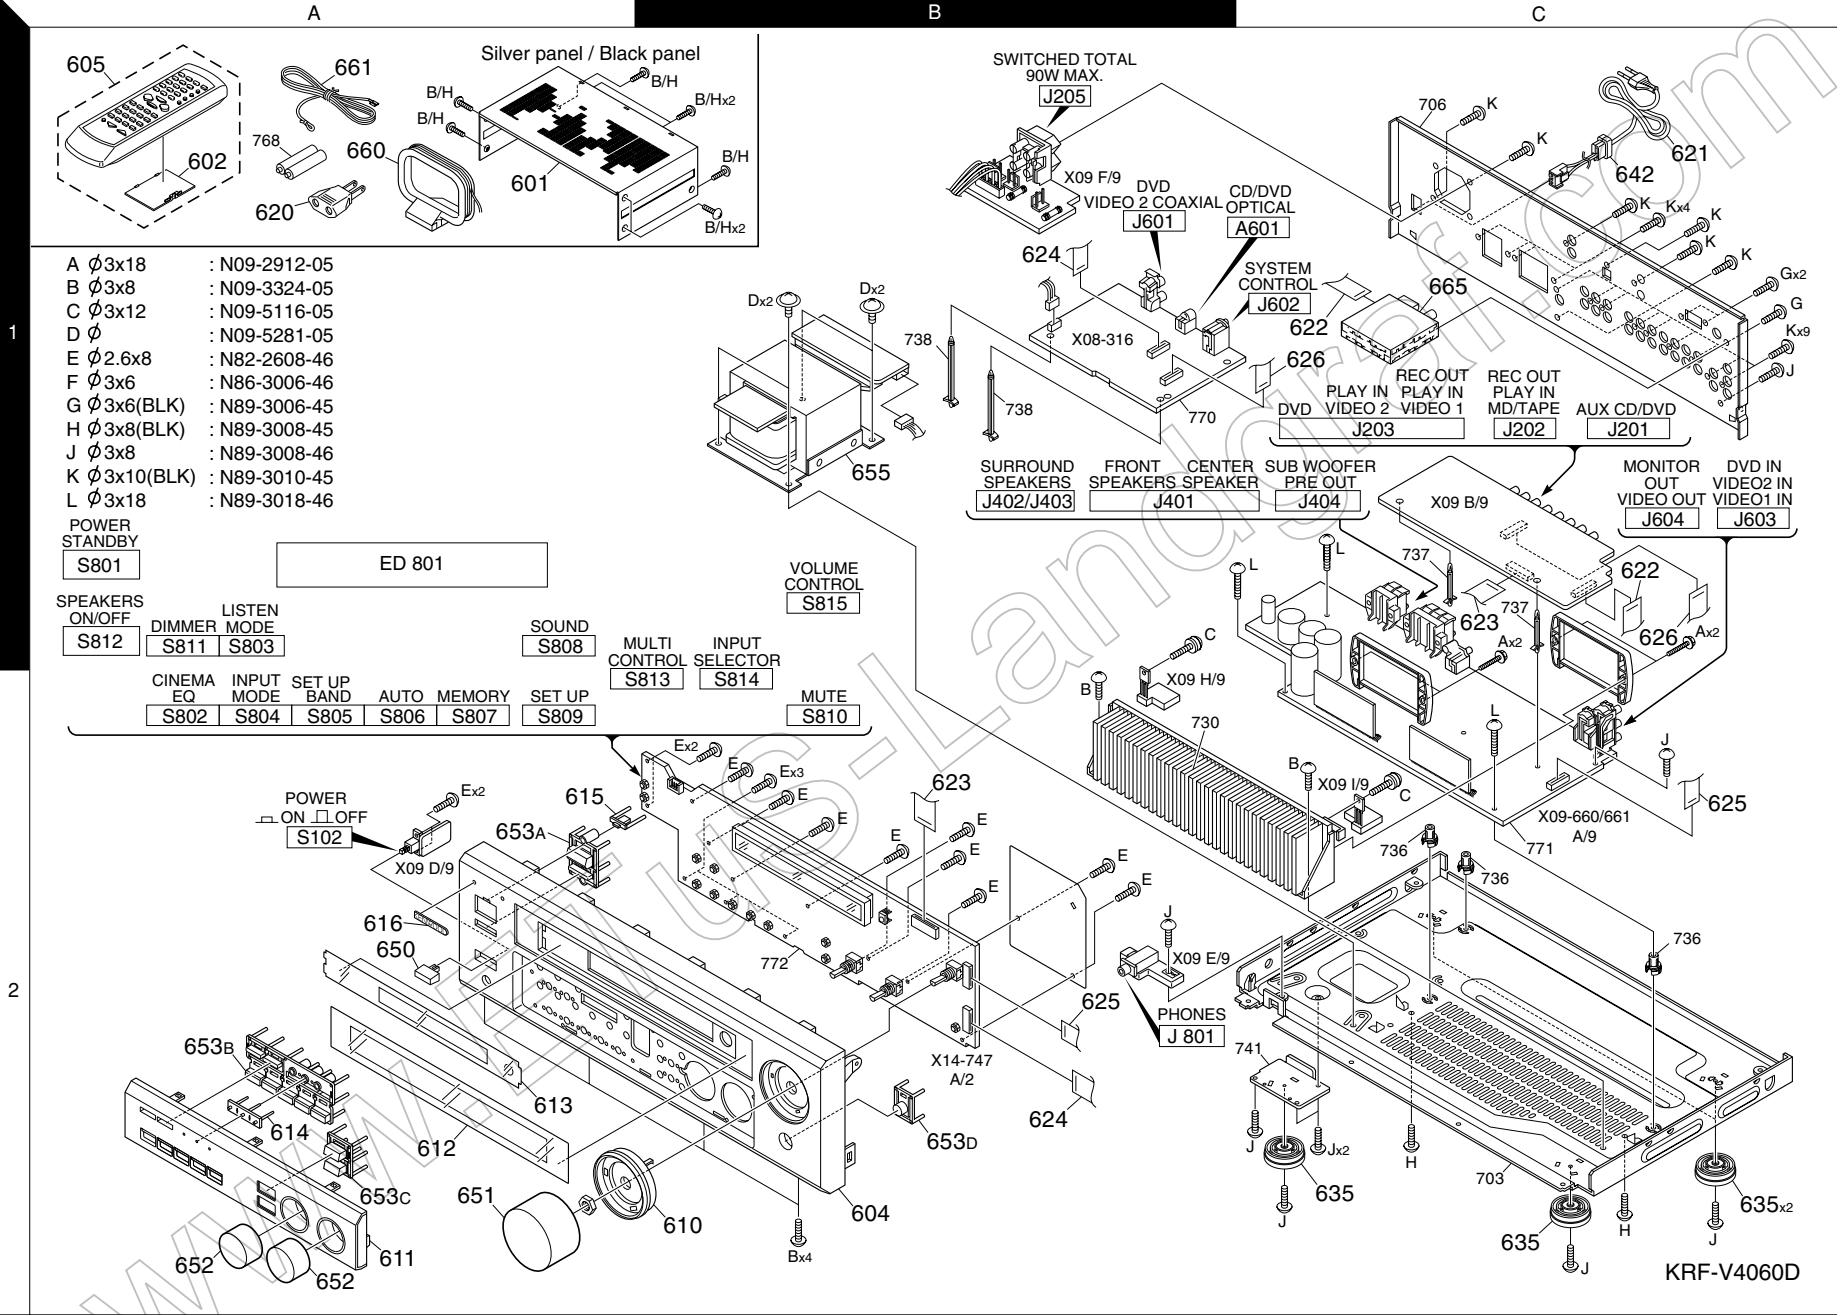

EXPLODED VIEW

- A ϕ 3x18 : N09-2912-05
- B ϕ 3x8 : N09-3324-05
- C ϕ 3x12 : N09-5116-05
- D ϕ : N09-5281-05
- E ϕ 2.6x8 : N82-2608-46
- F ϕ 3x6 : N86-3006-46
- G ϕ 3x6(BLK) : N89-3006-45
- H ϕ 3x8(BLK) : N89-3008-45
- J ϕ 3x8 : N89-3008-46
- K ϕ 3x10(BLK) : N89-3010-45
- L ϕ 3x18 : N89-3018-46

POWER STANDBY

ED 801

SPEAKERS ON/OFF

DIMMER LISTEN MODE

SOUND

MULTI CONTROL INPUT SELECTOR

VOLUME CONTROL

CINEMA EQ

INPUT MODE BAND

AUTO MEMORY

SET UP

MUTE

POWER ON OFF

KRF-V4060D