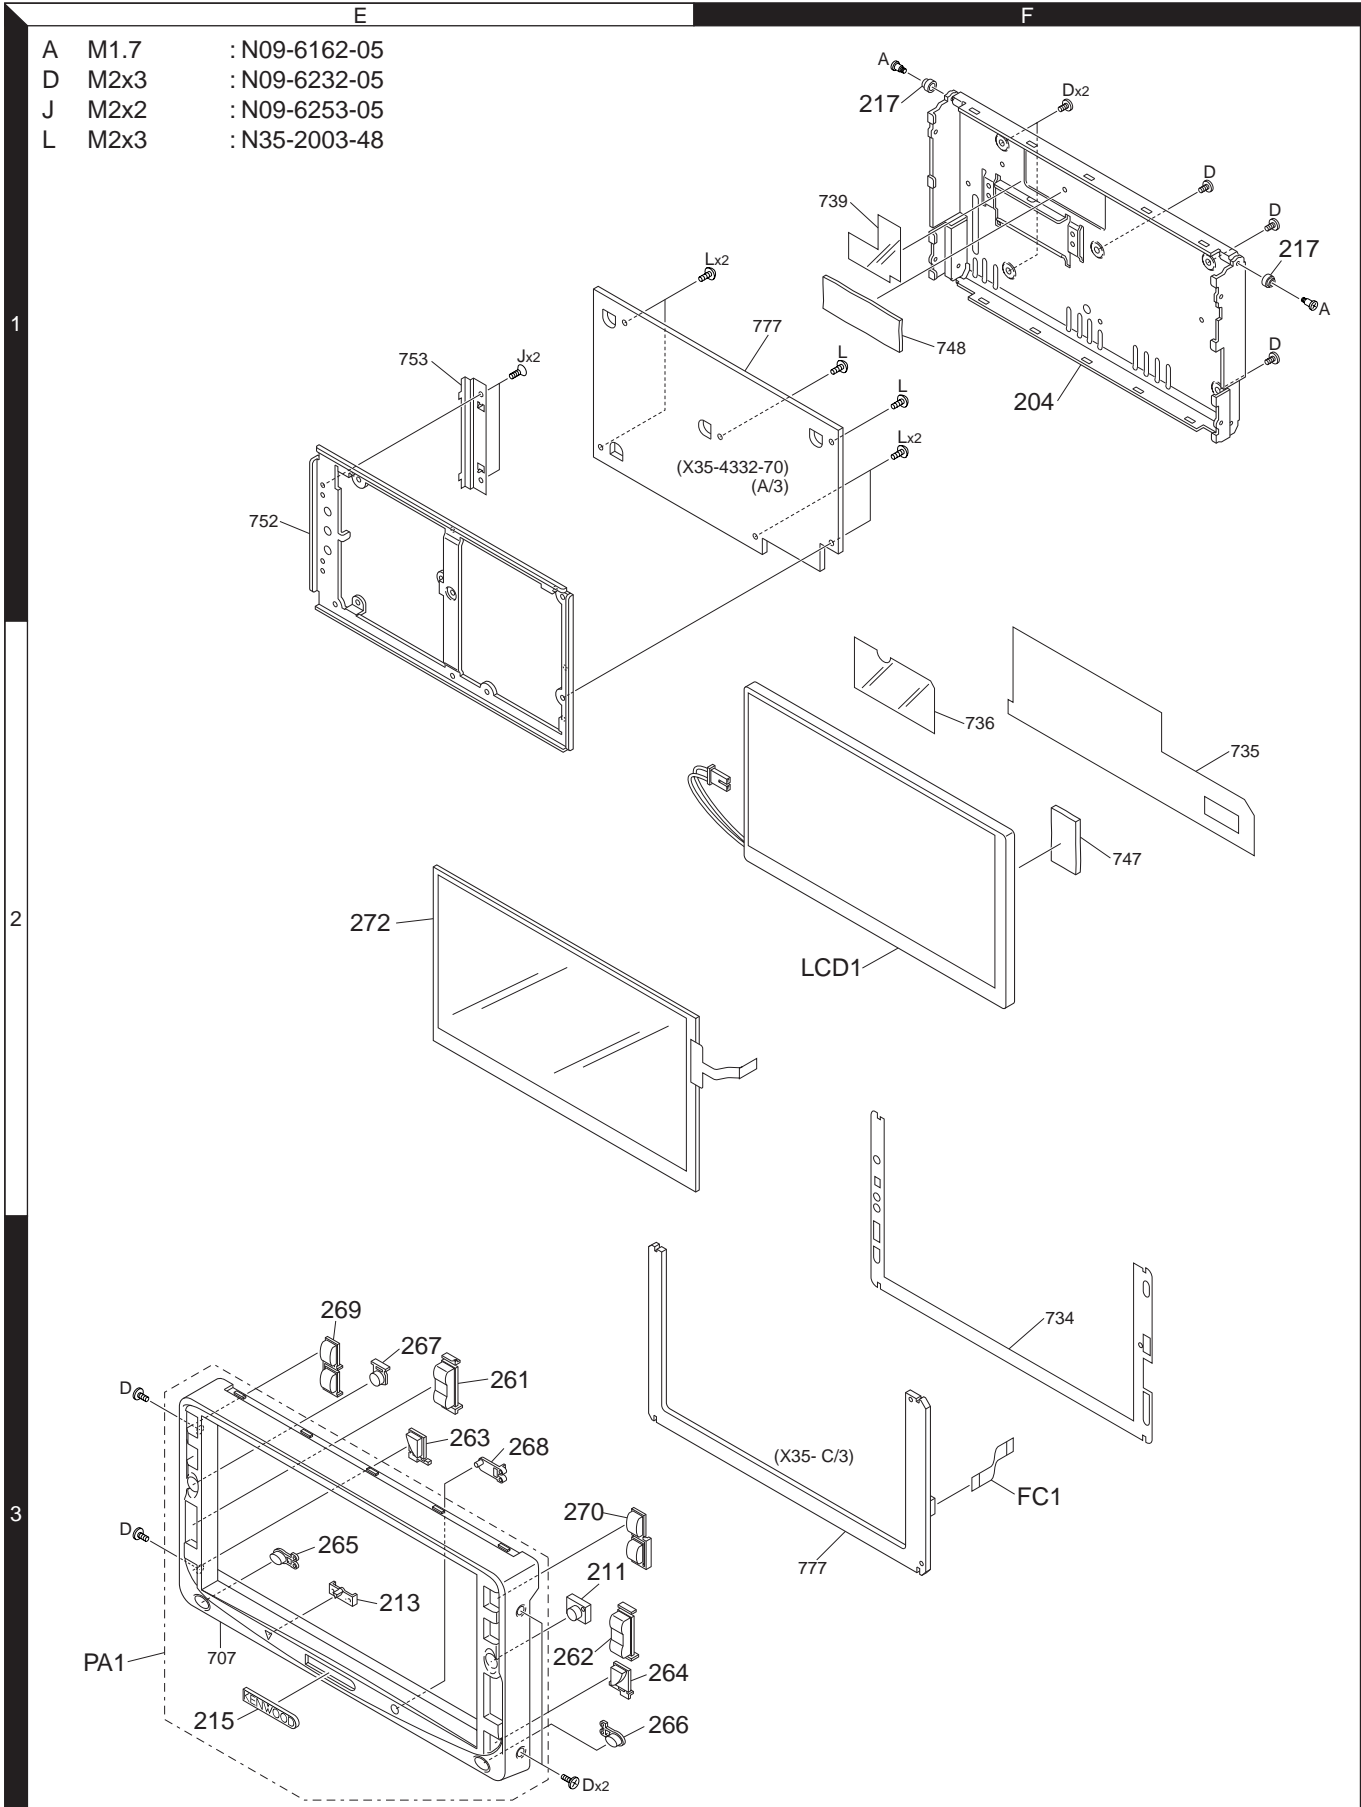

EXPLODED VIEW (PANEL ASSY)

- | | | |
|---|------|---------------|
| A | M1.7 | : N09-6162-05 |
| D | M2x3 | : N09-6232-05 |
| J | M2x2 | : N09-6253-05 |
| L | M2x3 | : N35-2003-48 |

Parts with the exploded numbers larger than 700 are not supplied.