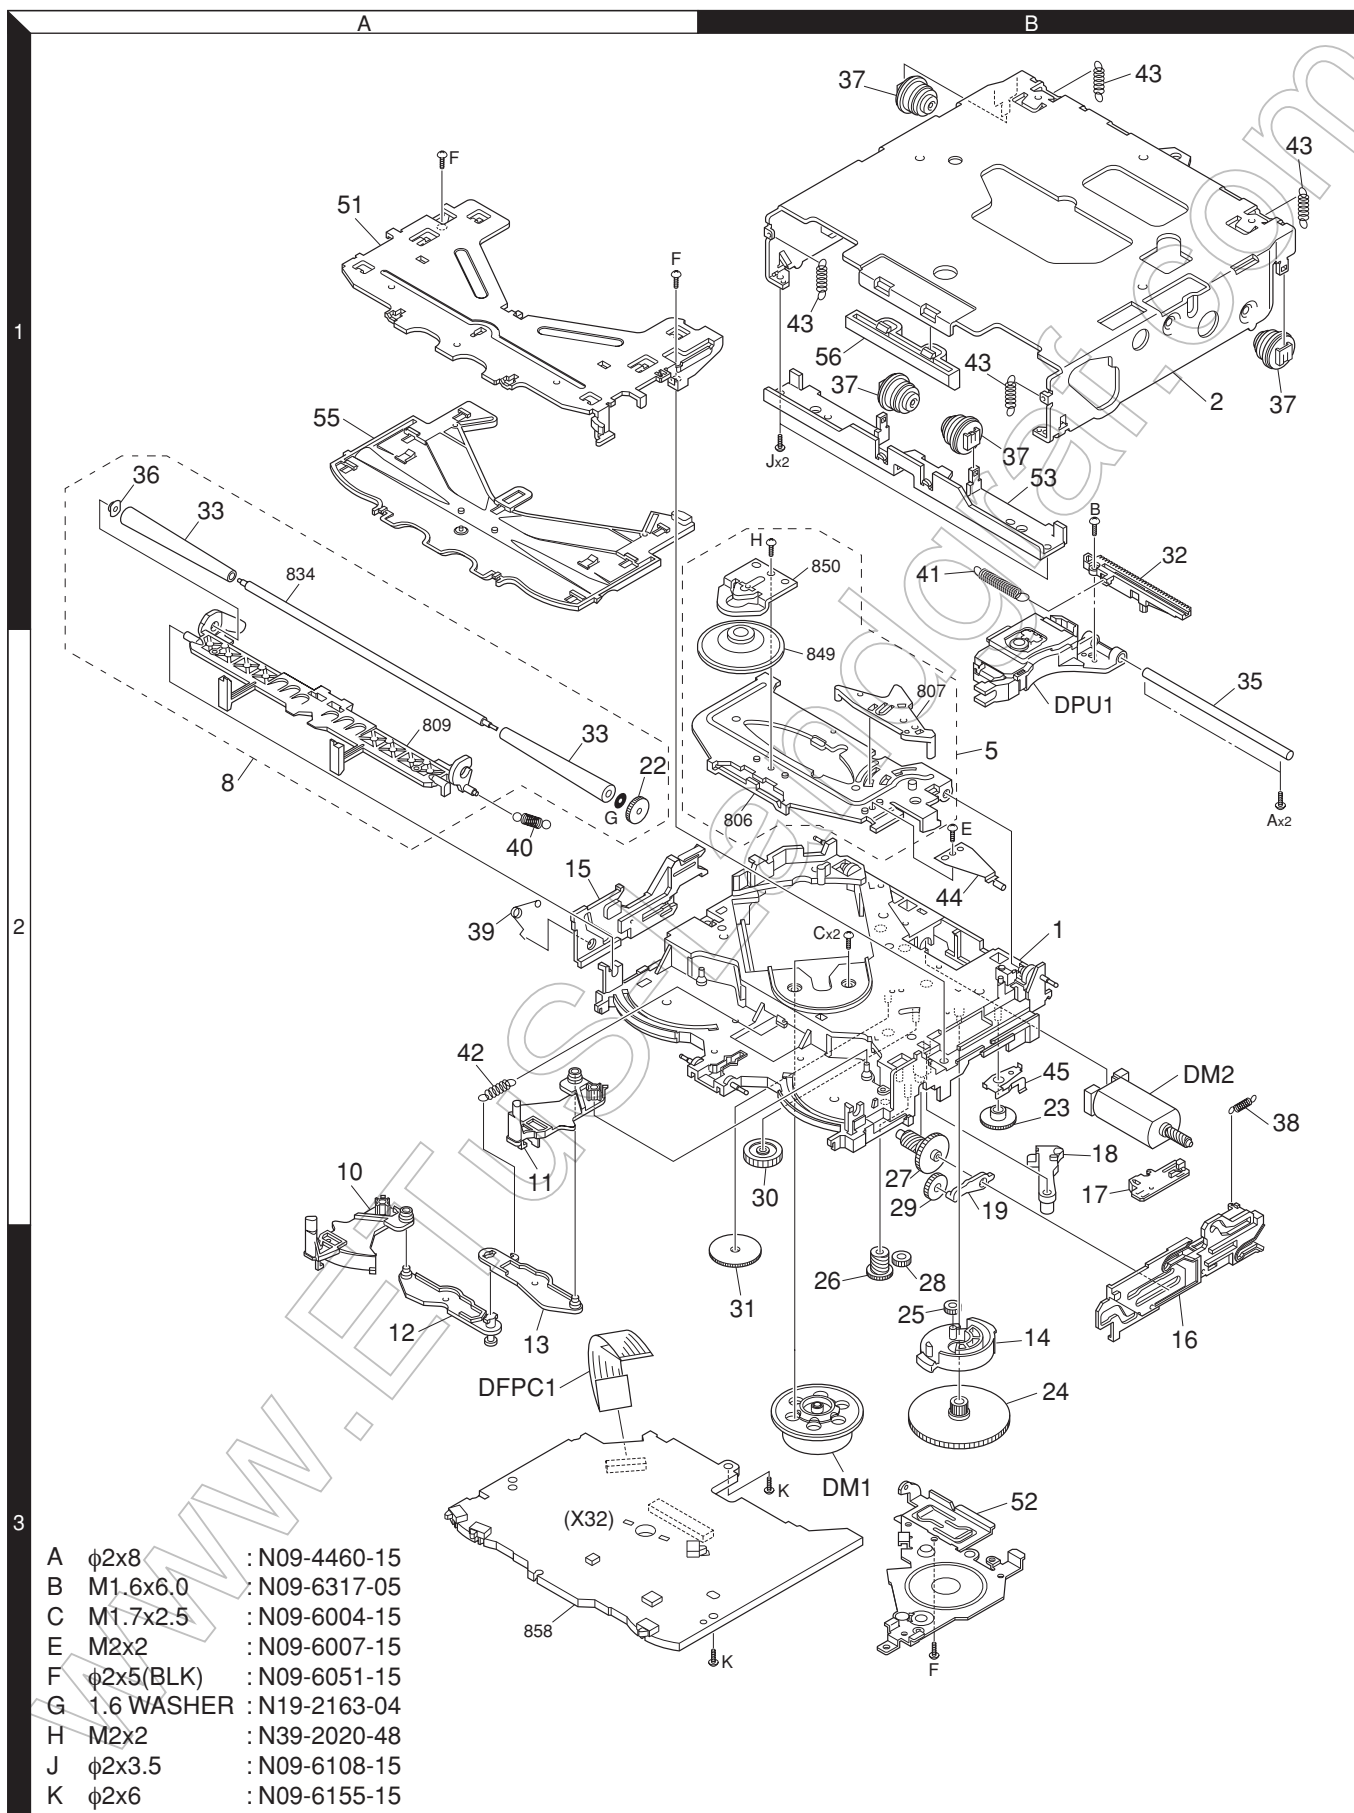

EXPLODED VIEW (CD MECHANISM)

- | | | |
|---|------------|---------------|
| A | φ2x8 | : N09-4460-15 |
| B | M1.6x6.0 | : N09-6317-05 |
| C | M1.7x2.5 | : N09-6004-15 |
| E | M2x2 | : N09-6007-15 |
| F | φ2x5(BLK) | : N09-6051-15 |
| G | 1.6 WASHER | : N19-2163-04 |
| H | M2x2 | : N39-2020-48 |
| J | φ2x3.5 | : N09-6108-15 |
| K | φ2x6 | : N09-6155-15 |

Parts with the exploded numbers larger than 700 are not supplied.