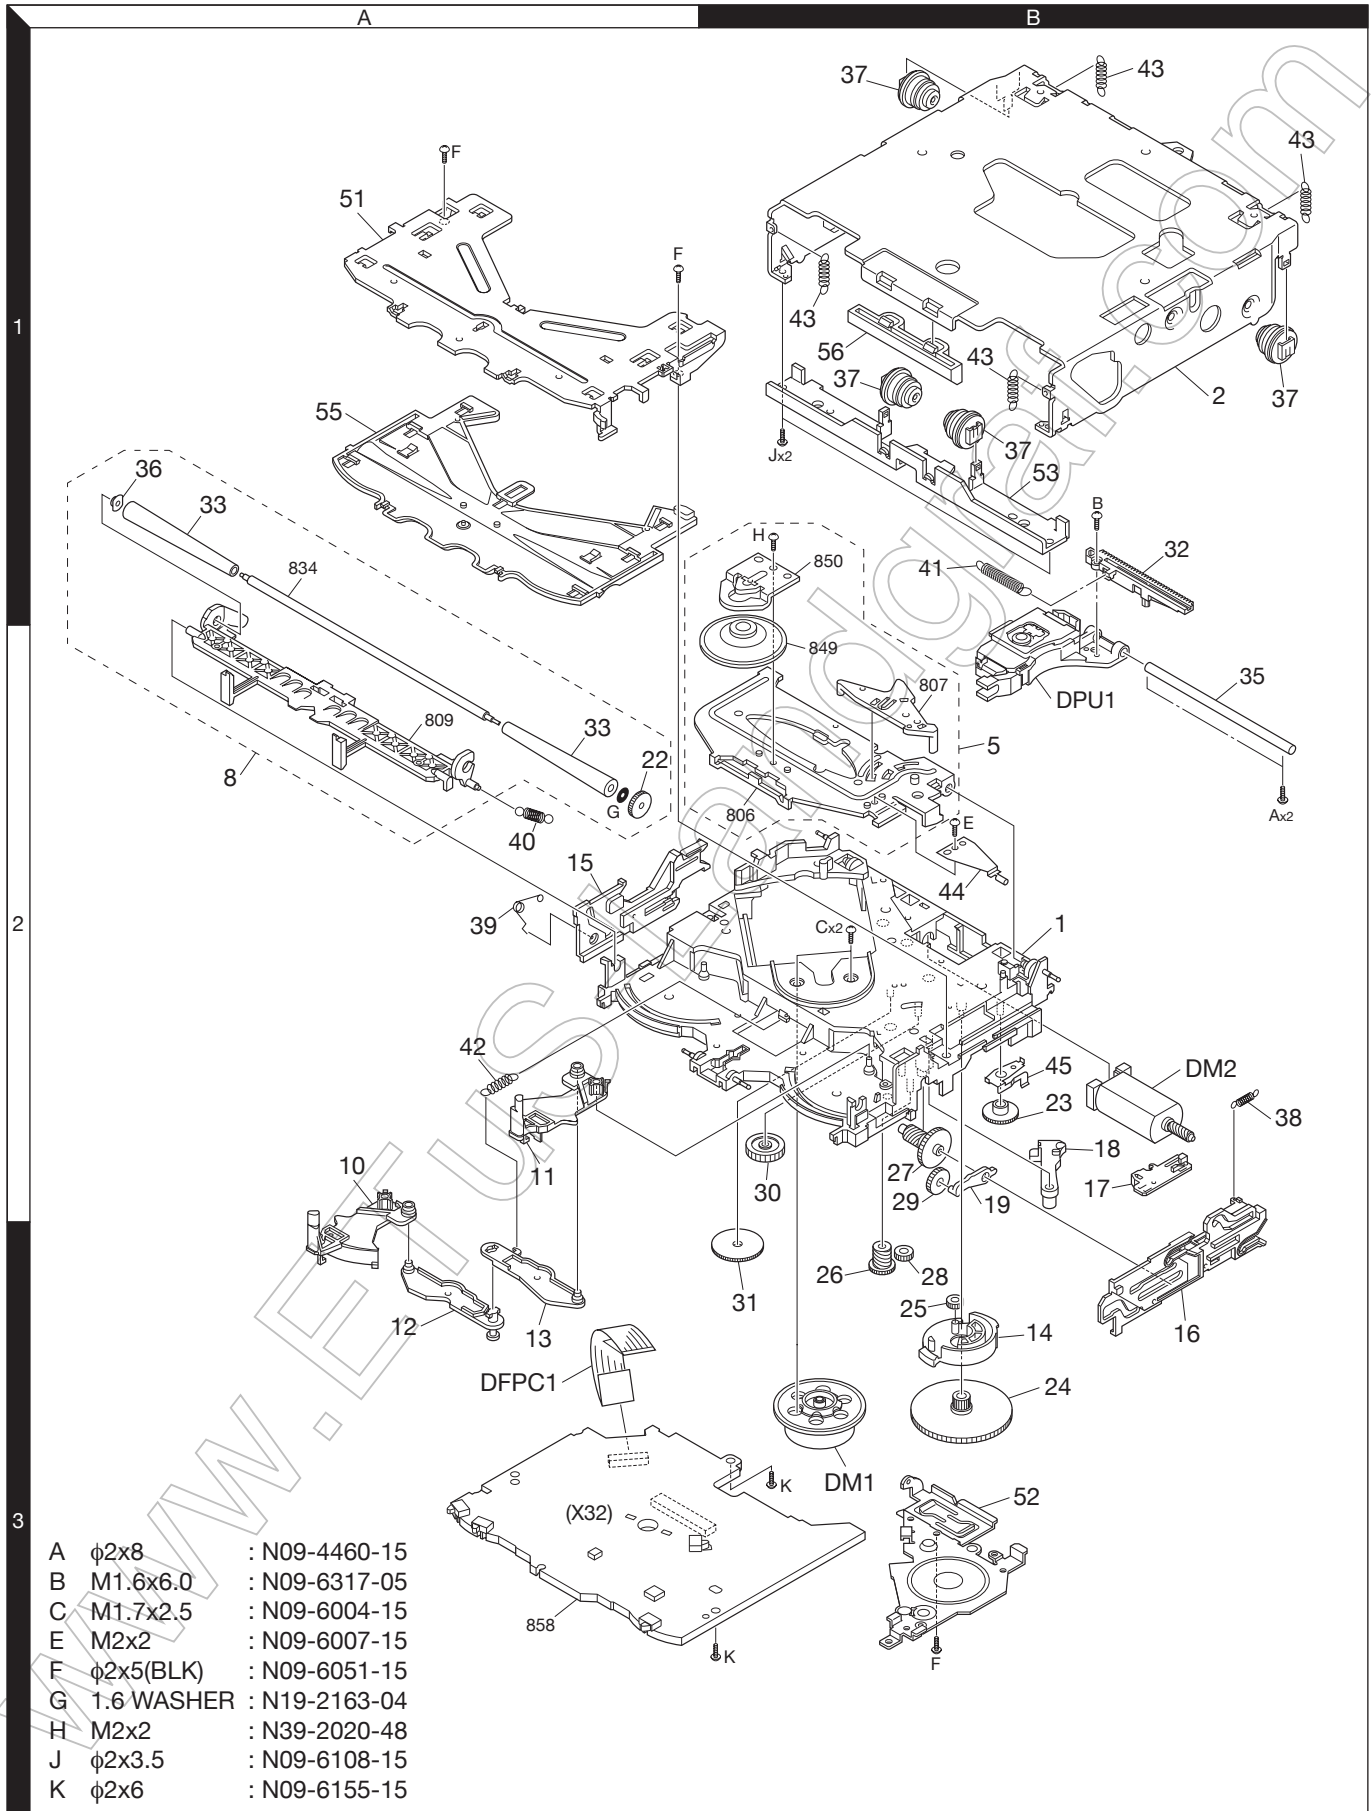

# EXPLODED VIEW (CD MECHANISM)

A	φ2x8	: N09-4460-15
B	M1.6x6.0	: N09-6317-05
C	M1.7x2.5	: N09-6004-15
E	M2x2	: N09-6007-15
F	φ2x5(BLK)	: N09-6051-15
G	1.6 WASHER	: N19-2163-04
H	M2x2	: N39-2020-48
J	φ2x3.5	: N09-6108-15
K	φ2x6	: N09-6155-15

Parts with the exploded numbers larger than 700 are not supplied.