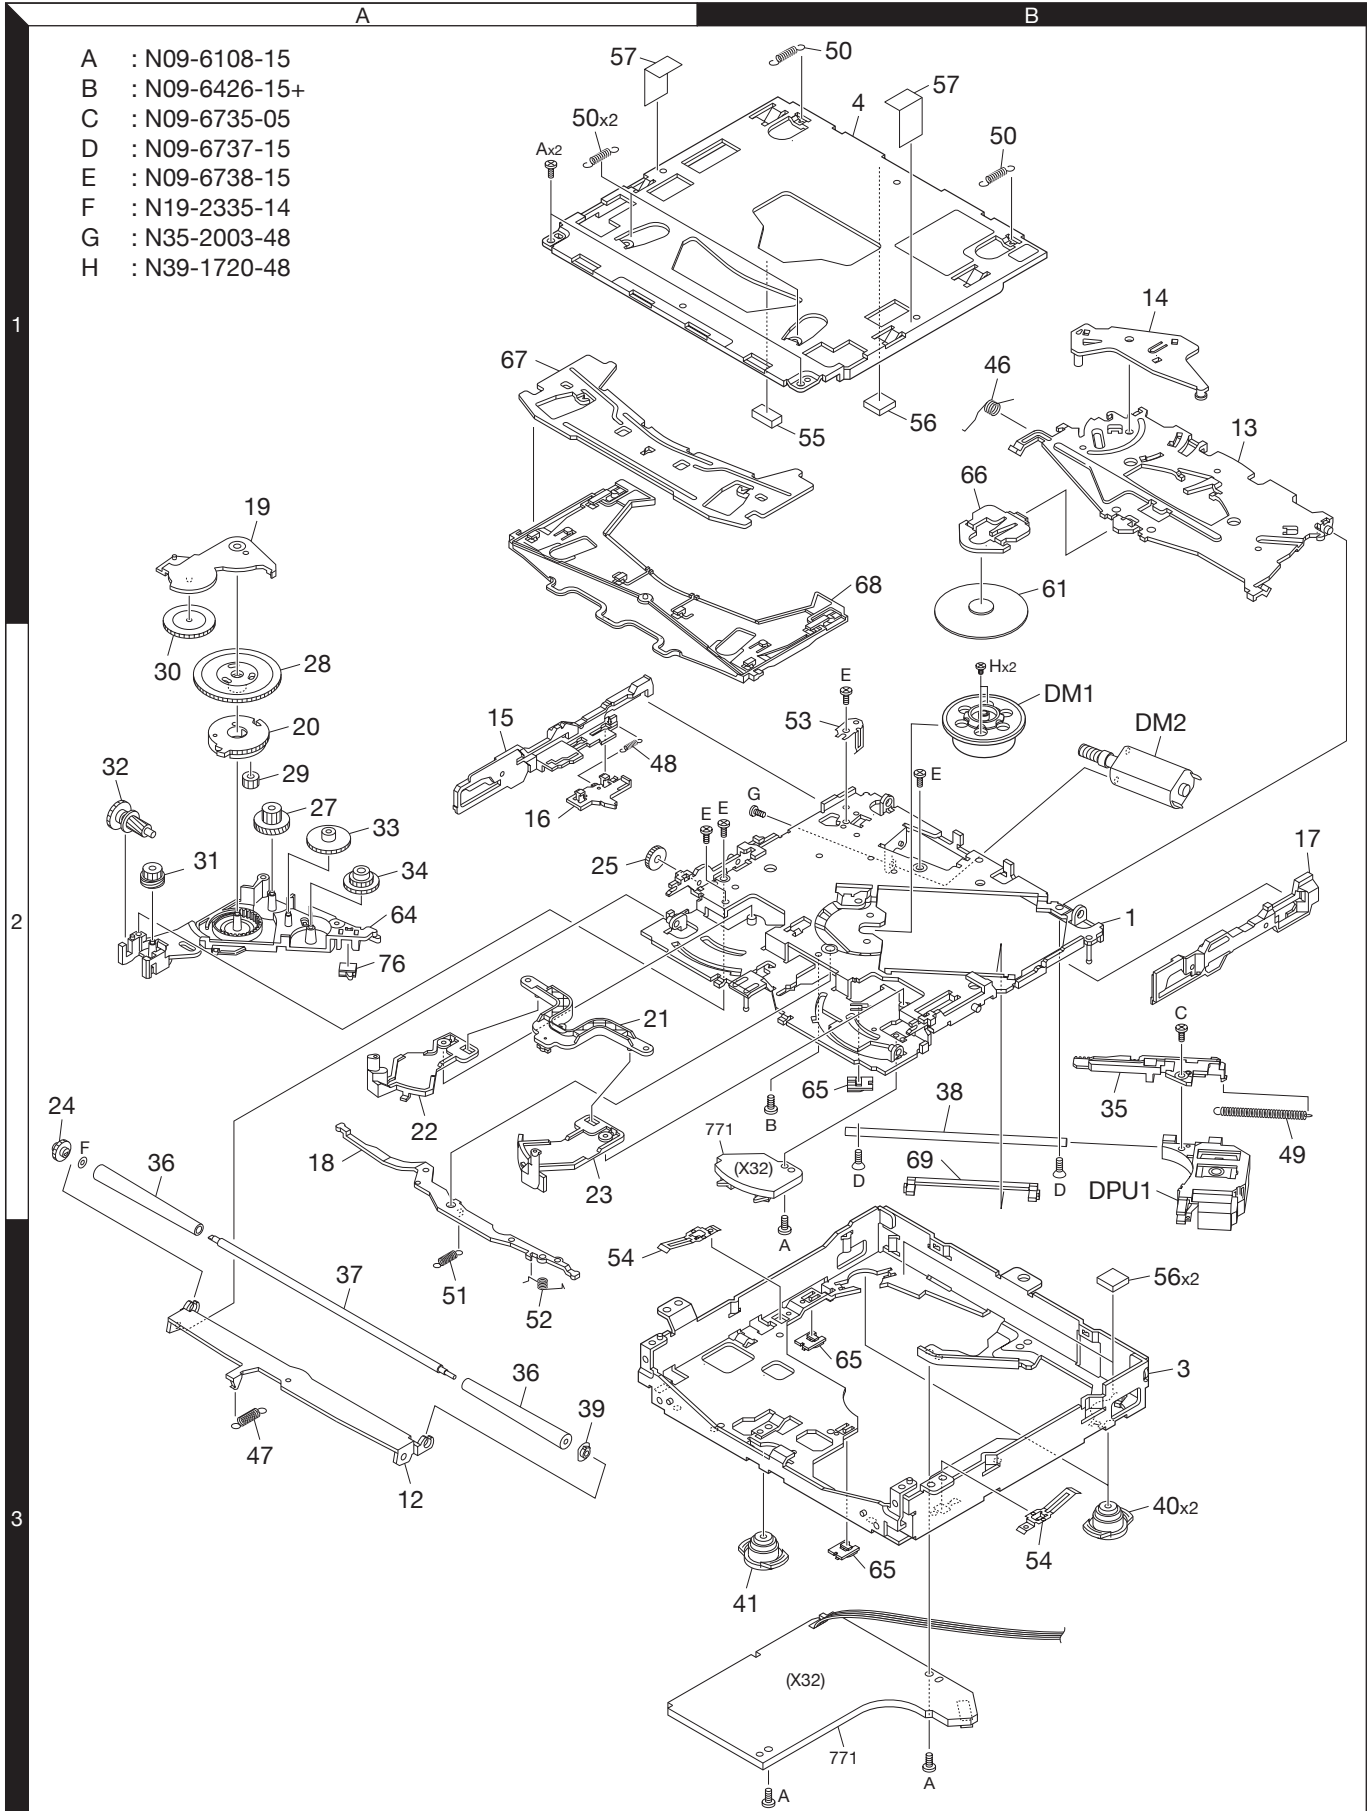

EXPLODED VIEW (CD MECHANISM)

- A : N09-6108-15
- B : N09-6426-15+
- C : N09-6735-05
- D : N09-6737-15
- E : N09-6738-15
- F : N19-2335-14
- G : N35-2003-48
- H : N39-1720-48

Parts with the exploded numbers larger than 700 are not supplied.