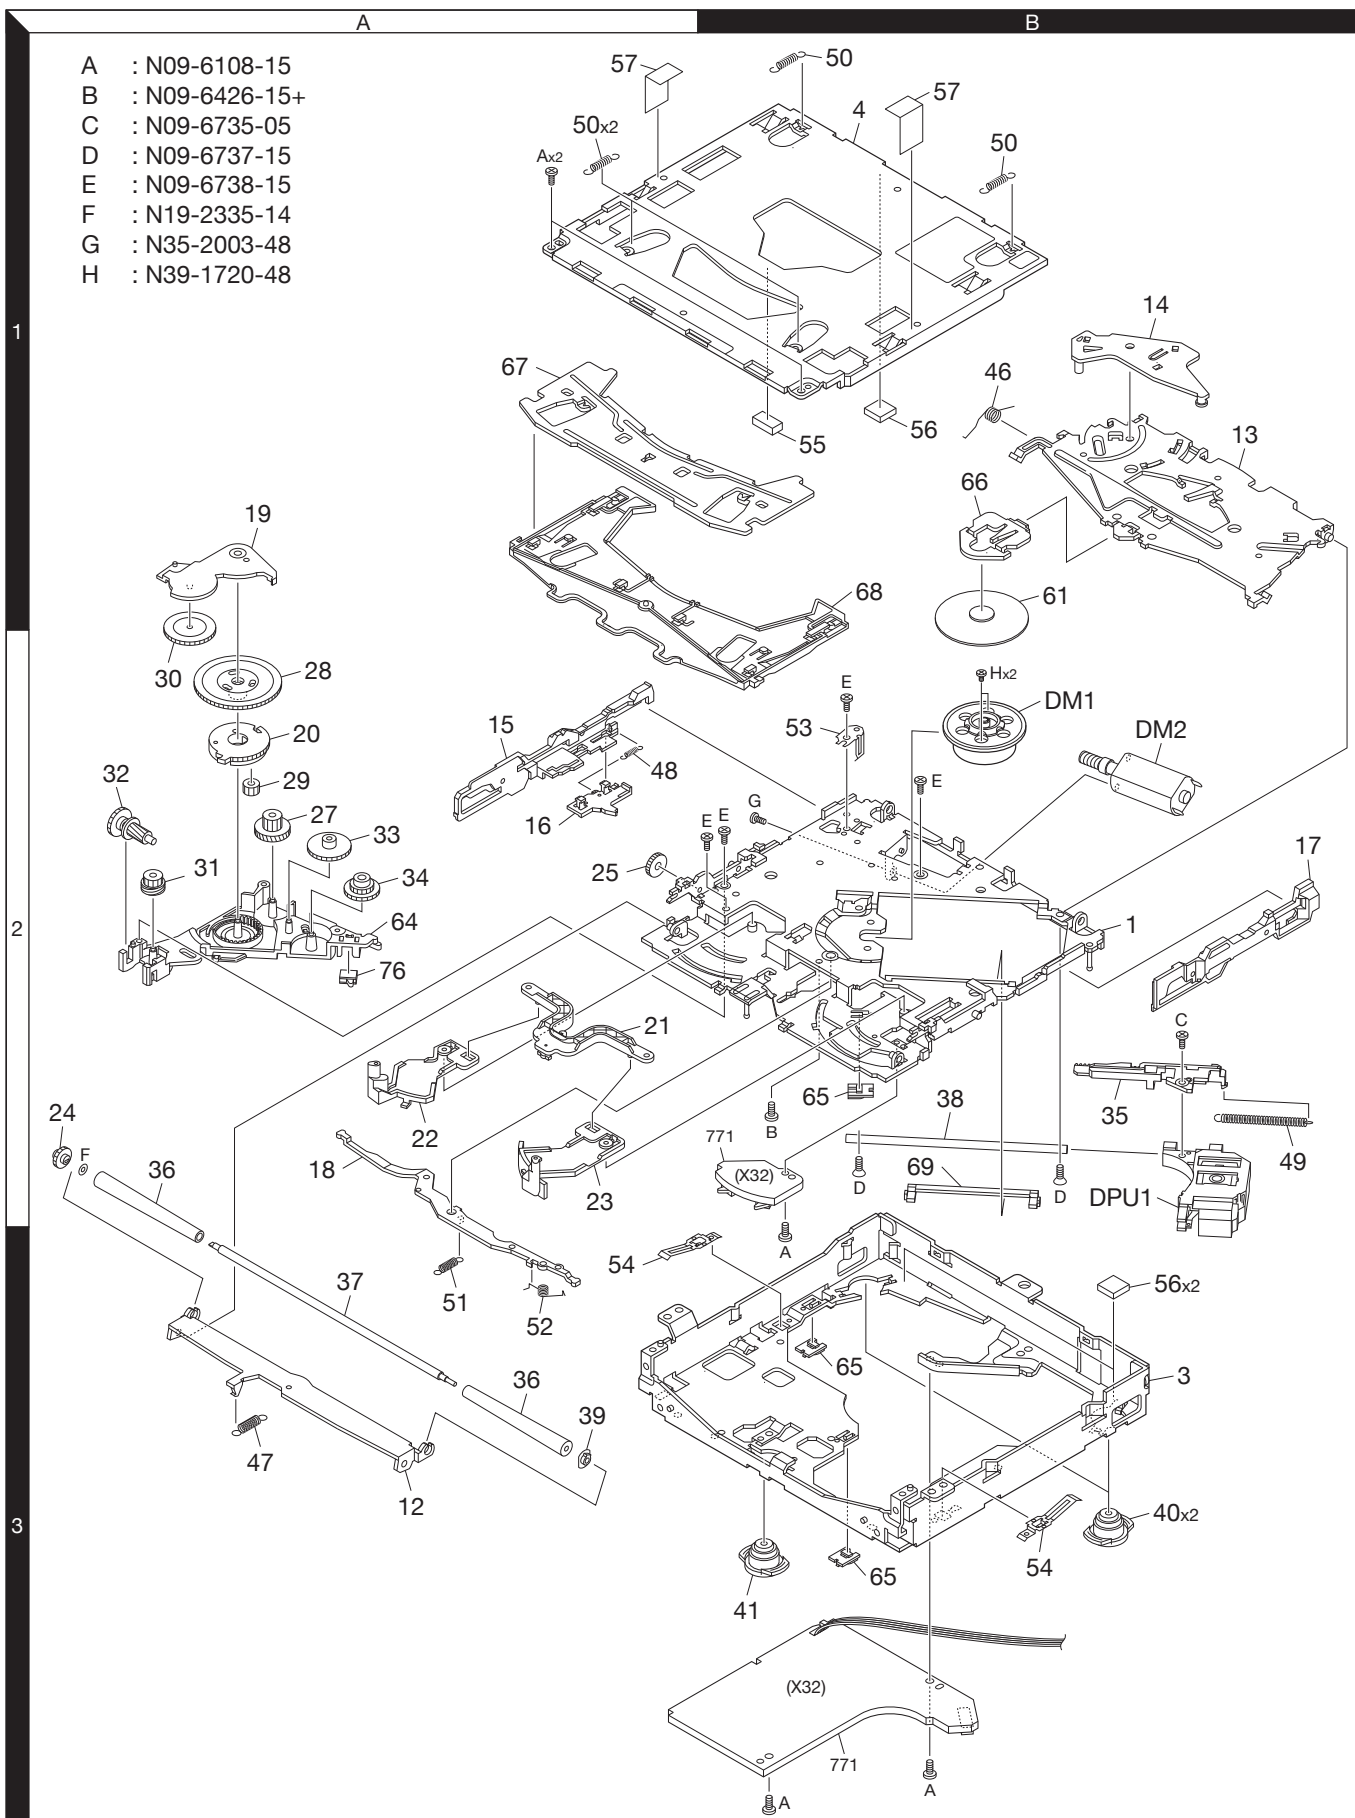

EXPLODED VIEW (CD MECHANISM)

- A : N09-6108-15
- B : N09-6426-15+
- C : N09-6735-05
- D : N09-6737-15
- E : N09-6738-15
- F : N19-2335-14
- G : N35-2003-48
- H : N39-1720-48

Parts with the exploded numbers larger than 700 are not supplied.