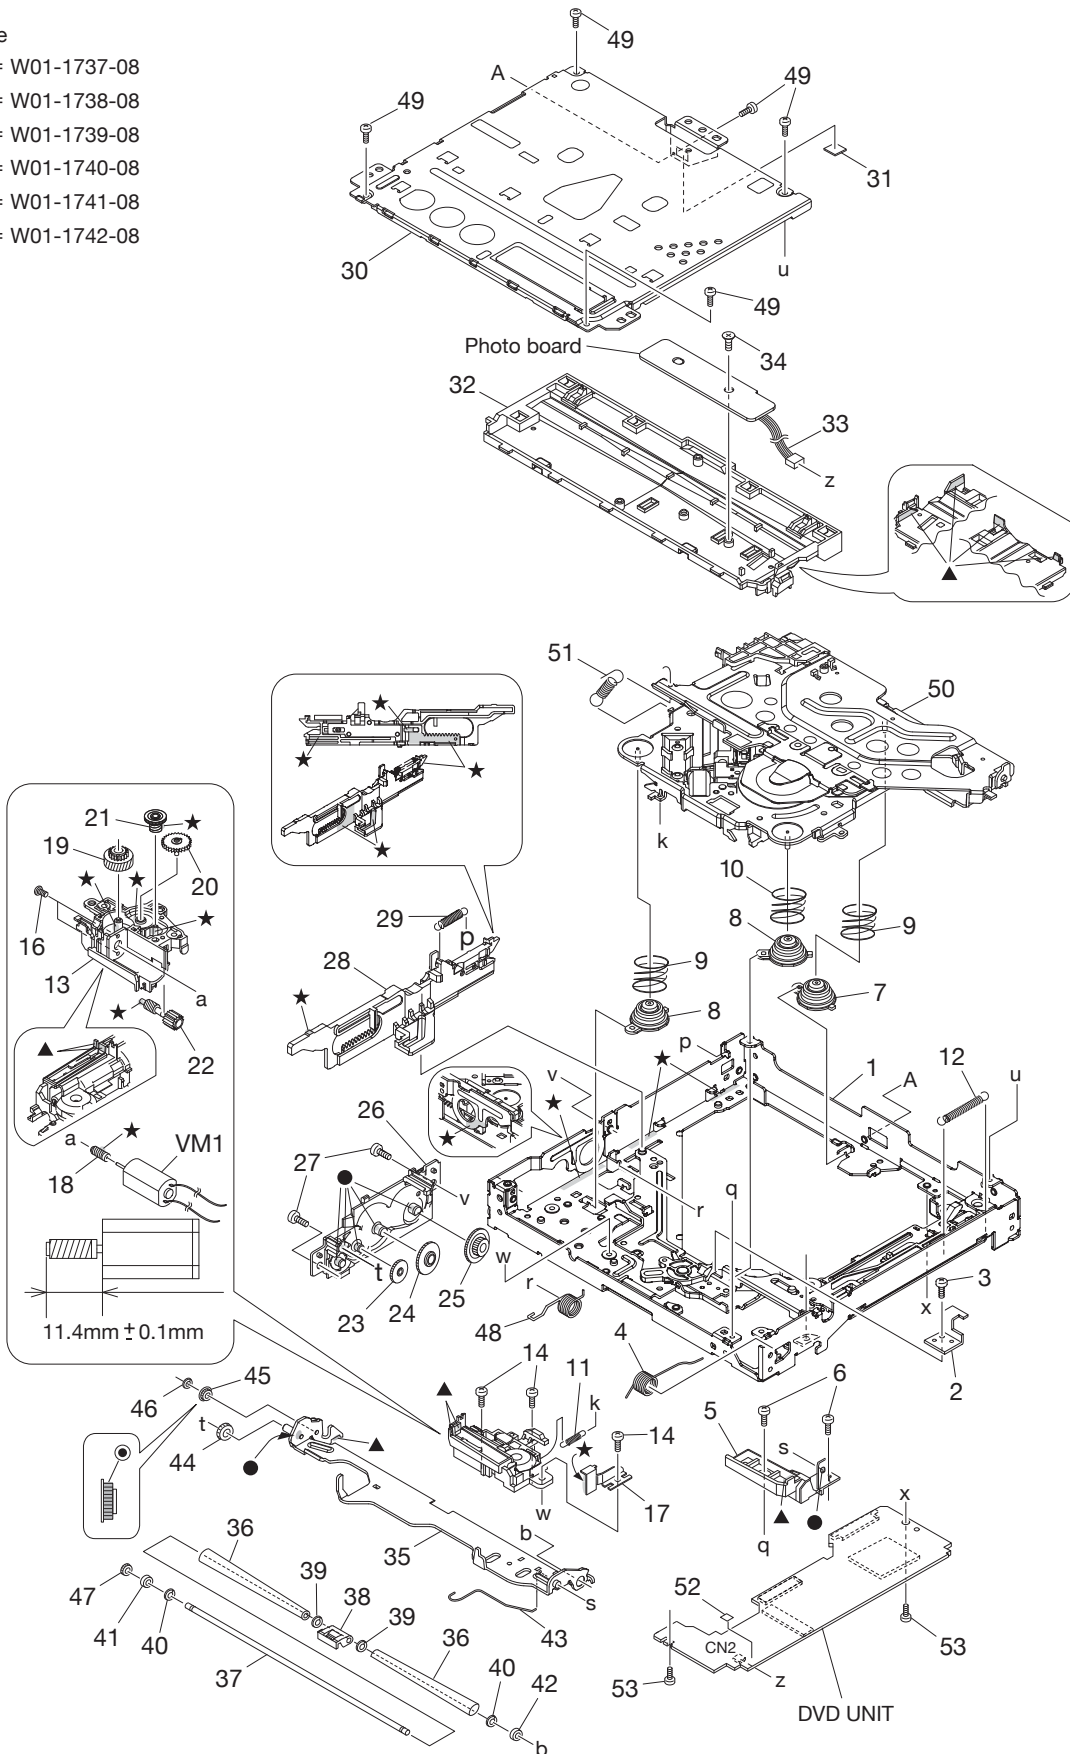

EXPLODED VIEW (DVD MECHANISM)

Grease

- ★ = W01-1737-08
- ◎ = W01-1738-08
- ▲ = W01-1739-08
- = W01-1740-08
- = W01-1741-08
- △ = W01-1742-08

Parts with the exploded numbers larger than 700 are not supplied.