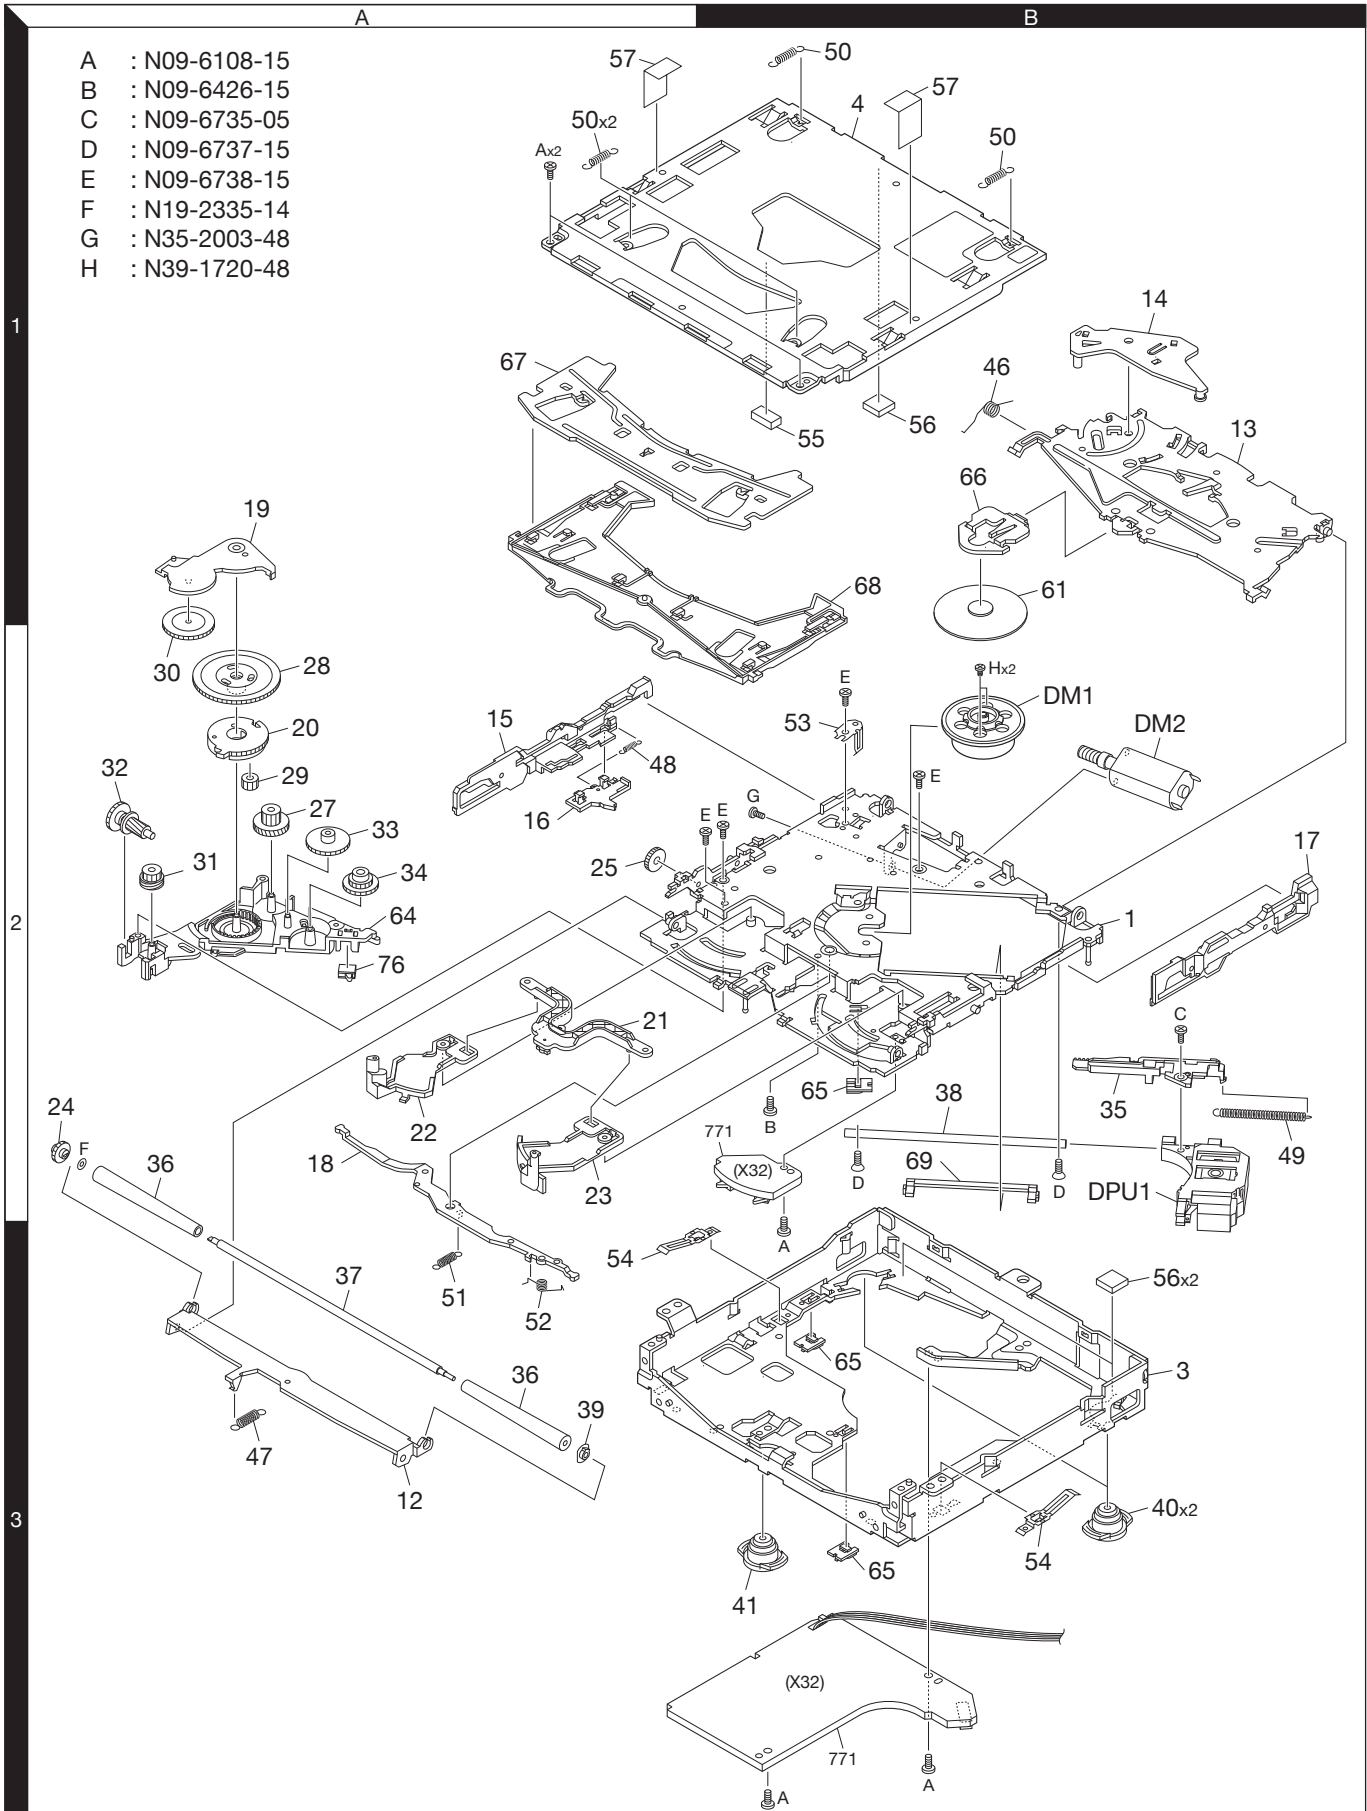

KDC-BT30

EXPLODED VIEW (CD MECHANISM)

- A : N09-6108-15
- B : N09-6426-15
- C : N09-6735-05
- D : N09-6737-15
- E : N09-6738-15
- F : N19-2335-14
- G : N35-2003-48
- H : N39-1720-48

Parts with the exploded numbers larger than 700 are not supplied.