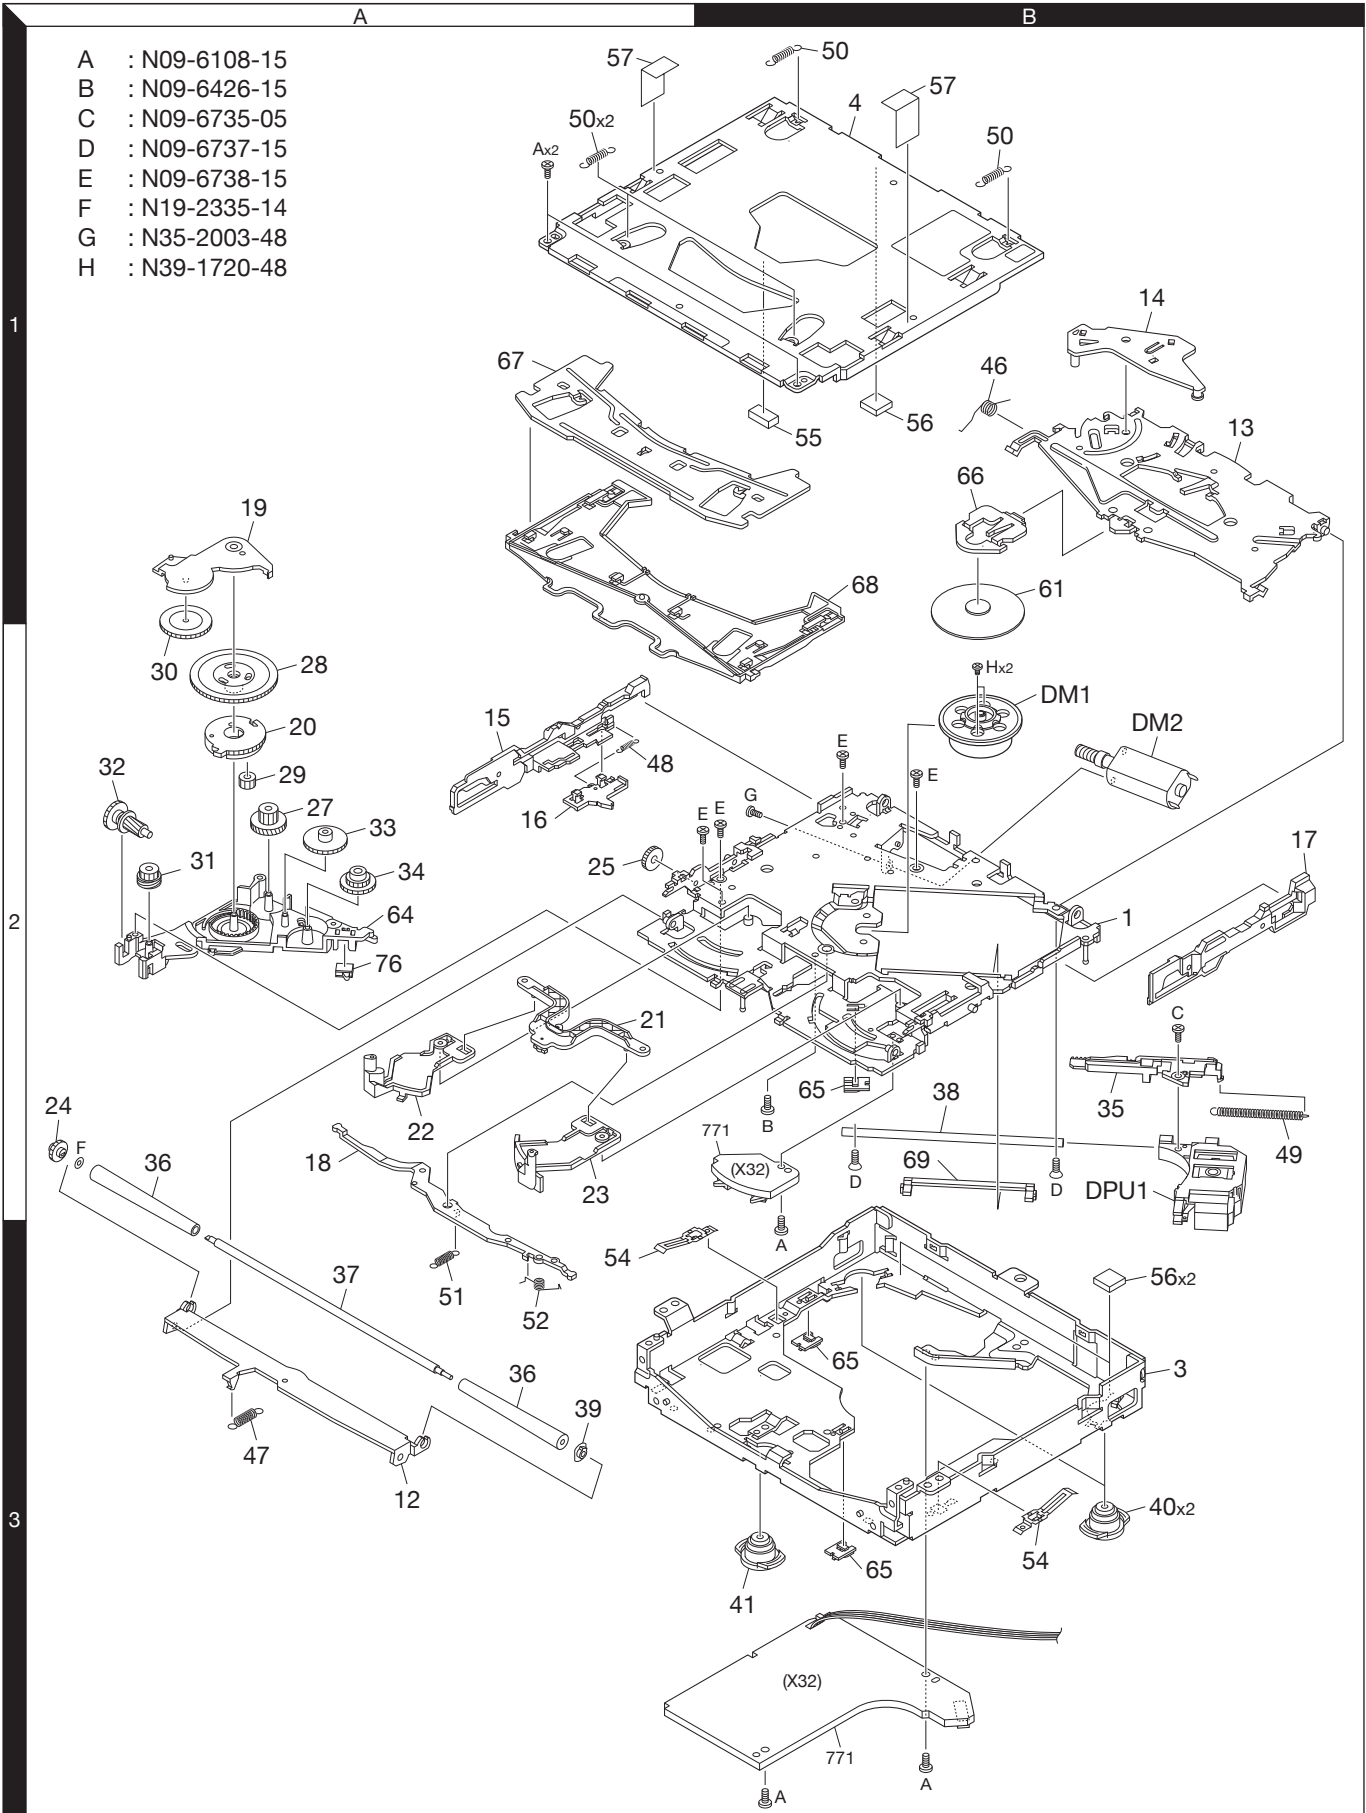

# EXPLODED VIEW (CD MECHANISM)

- A : N09-6108-15
- B : N09-6426-15
- C : N09-6735-05
- D : N09-6737-15
- E : N09-6738-15
- F : N19-2335-14
- G : N35-2003-48
- H : N39-1720-48

Parts with the exploded numbers larger than 700 are not supplied.