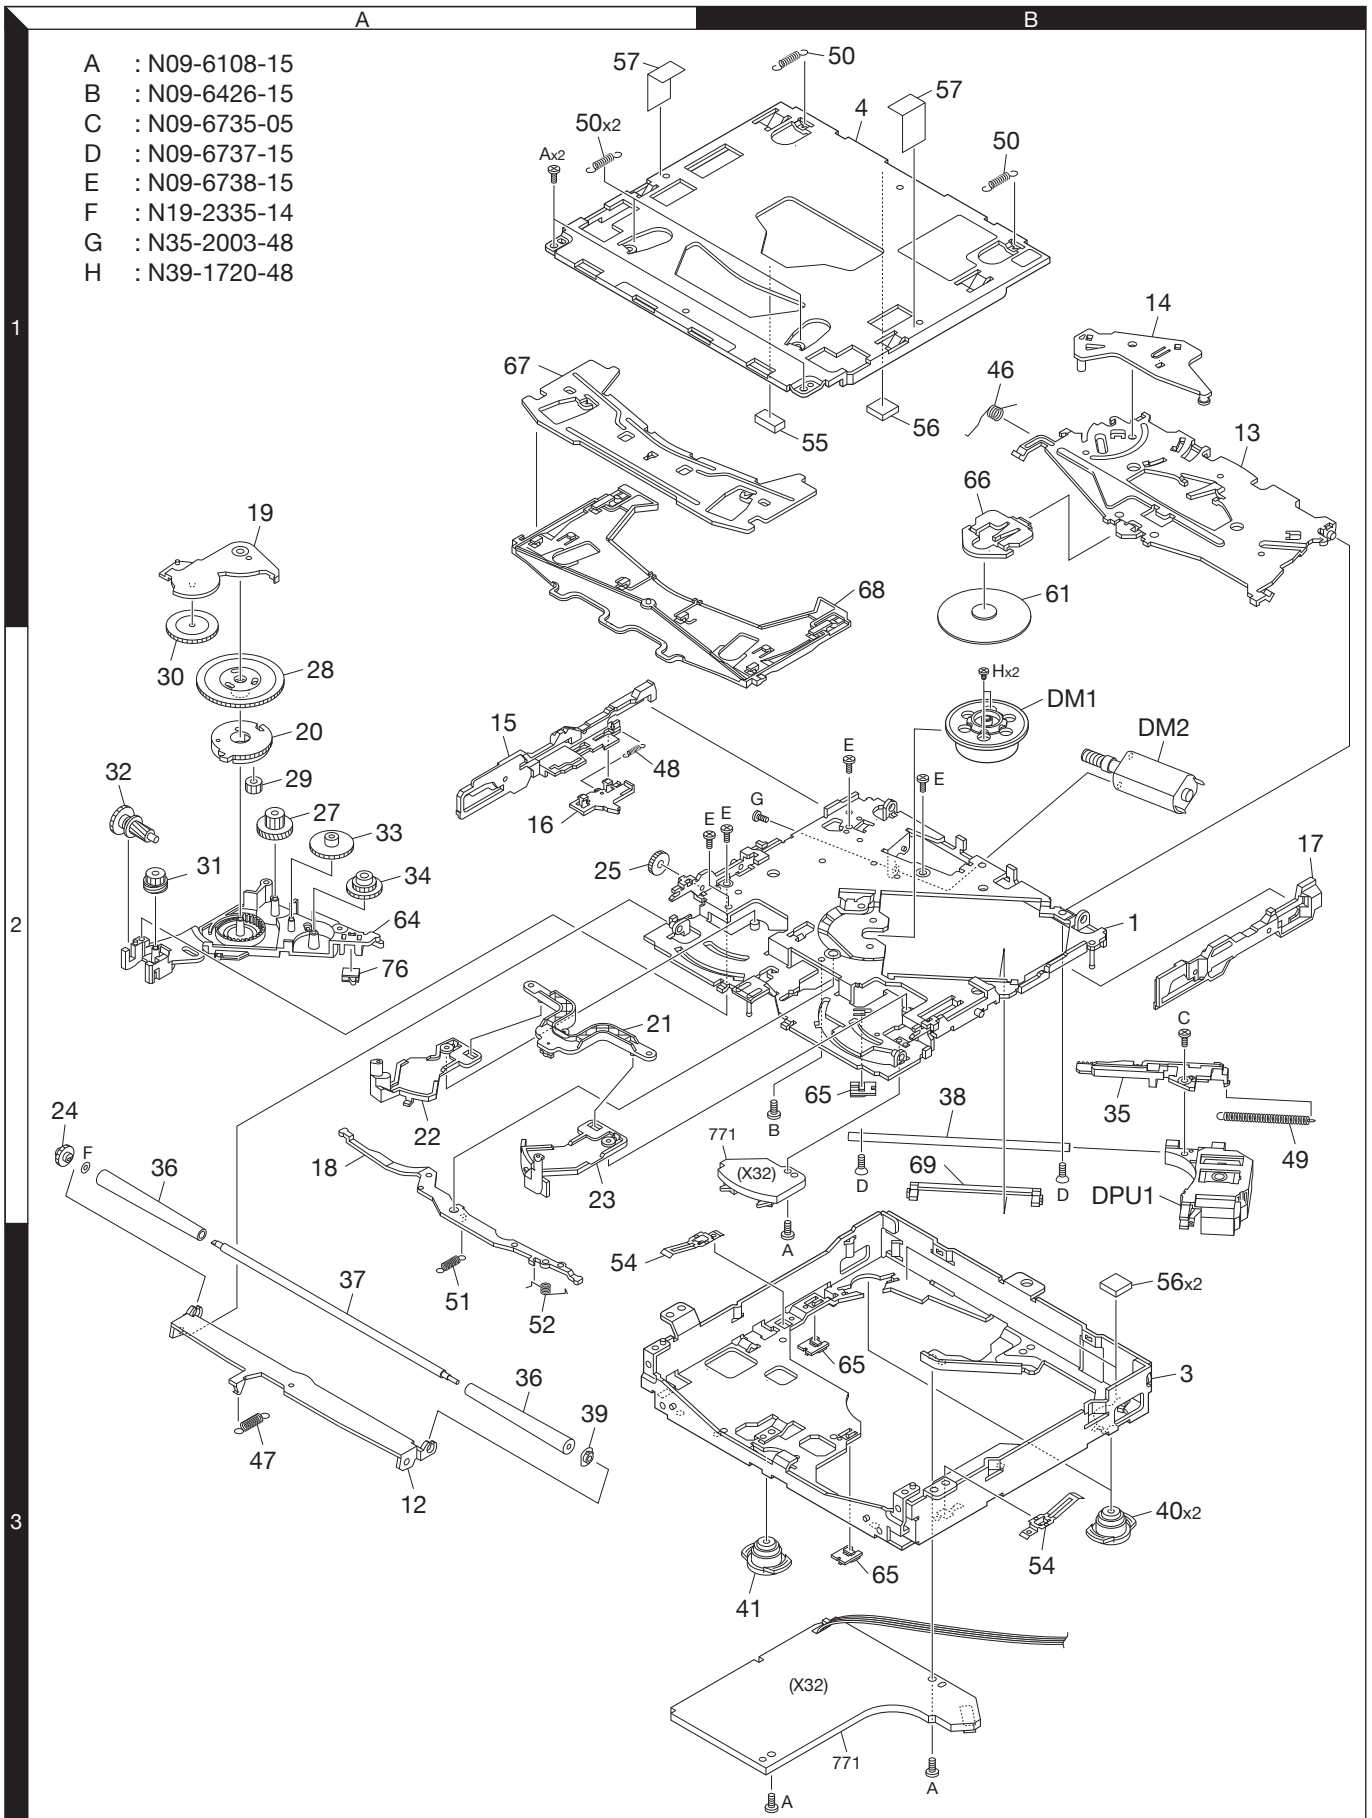

EXPLODED VIEW (CD MECHANISM)

- A : N09-6108-15
- B : N09-6426-15
- C : N09-6735-05
- D : N09-6737-15
- E : N09-6738-15
- F : N19-2335-14
- G : N35-2003-48
- H : N39-1720-48

Parts with the exploded numbers larger than 700 are not supplied.