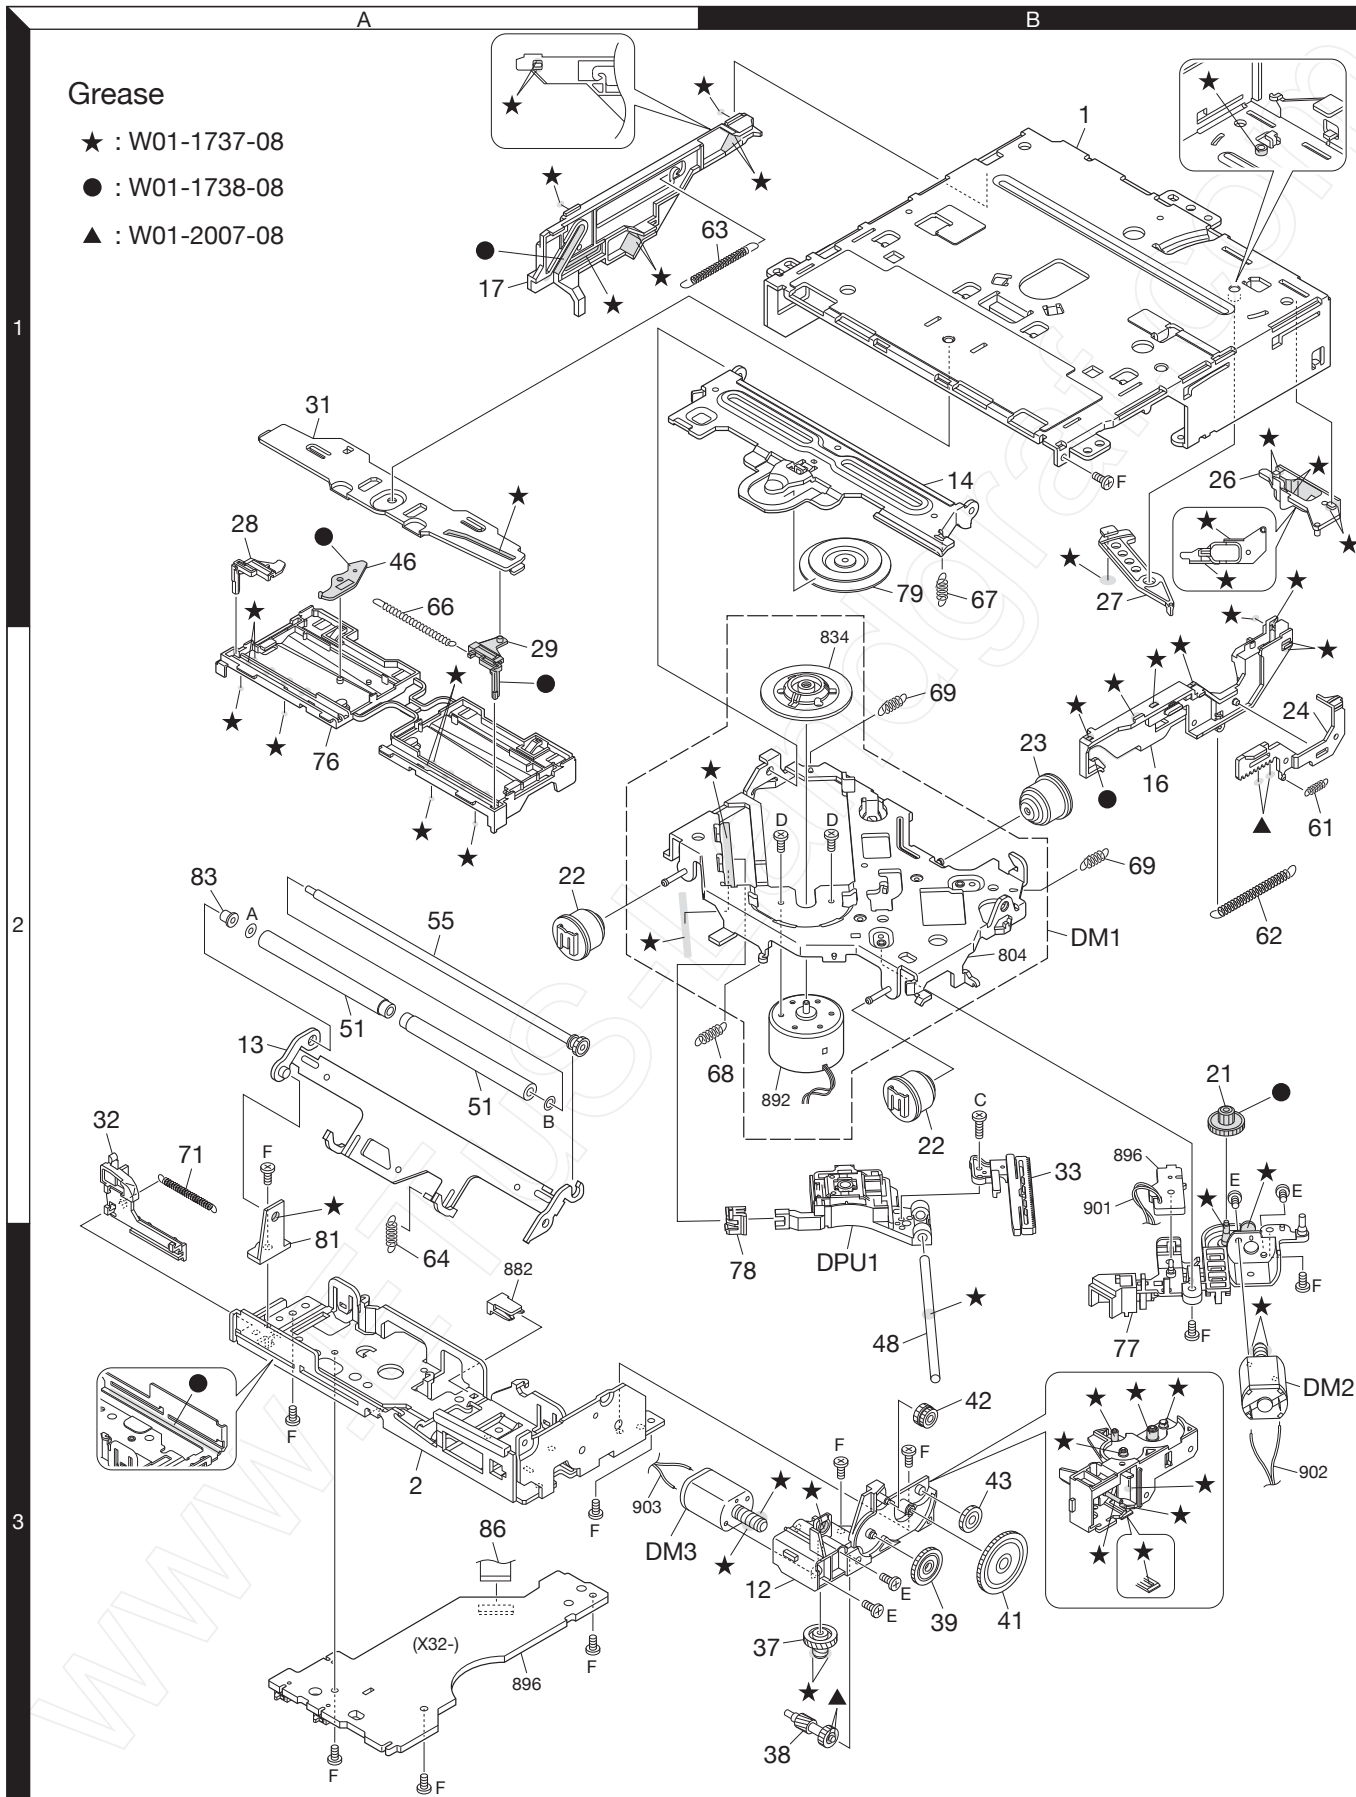

EXPLODED VIEW (CD MECHANISM)

Grease

- ★ : W01-1737-08
- : W01-1738-08
- ▲ : W01-2007-08

Parts with the exploded numbers larger than 700 are not supplied.