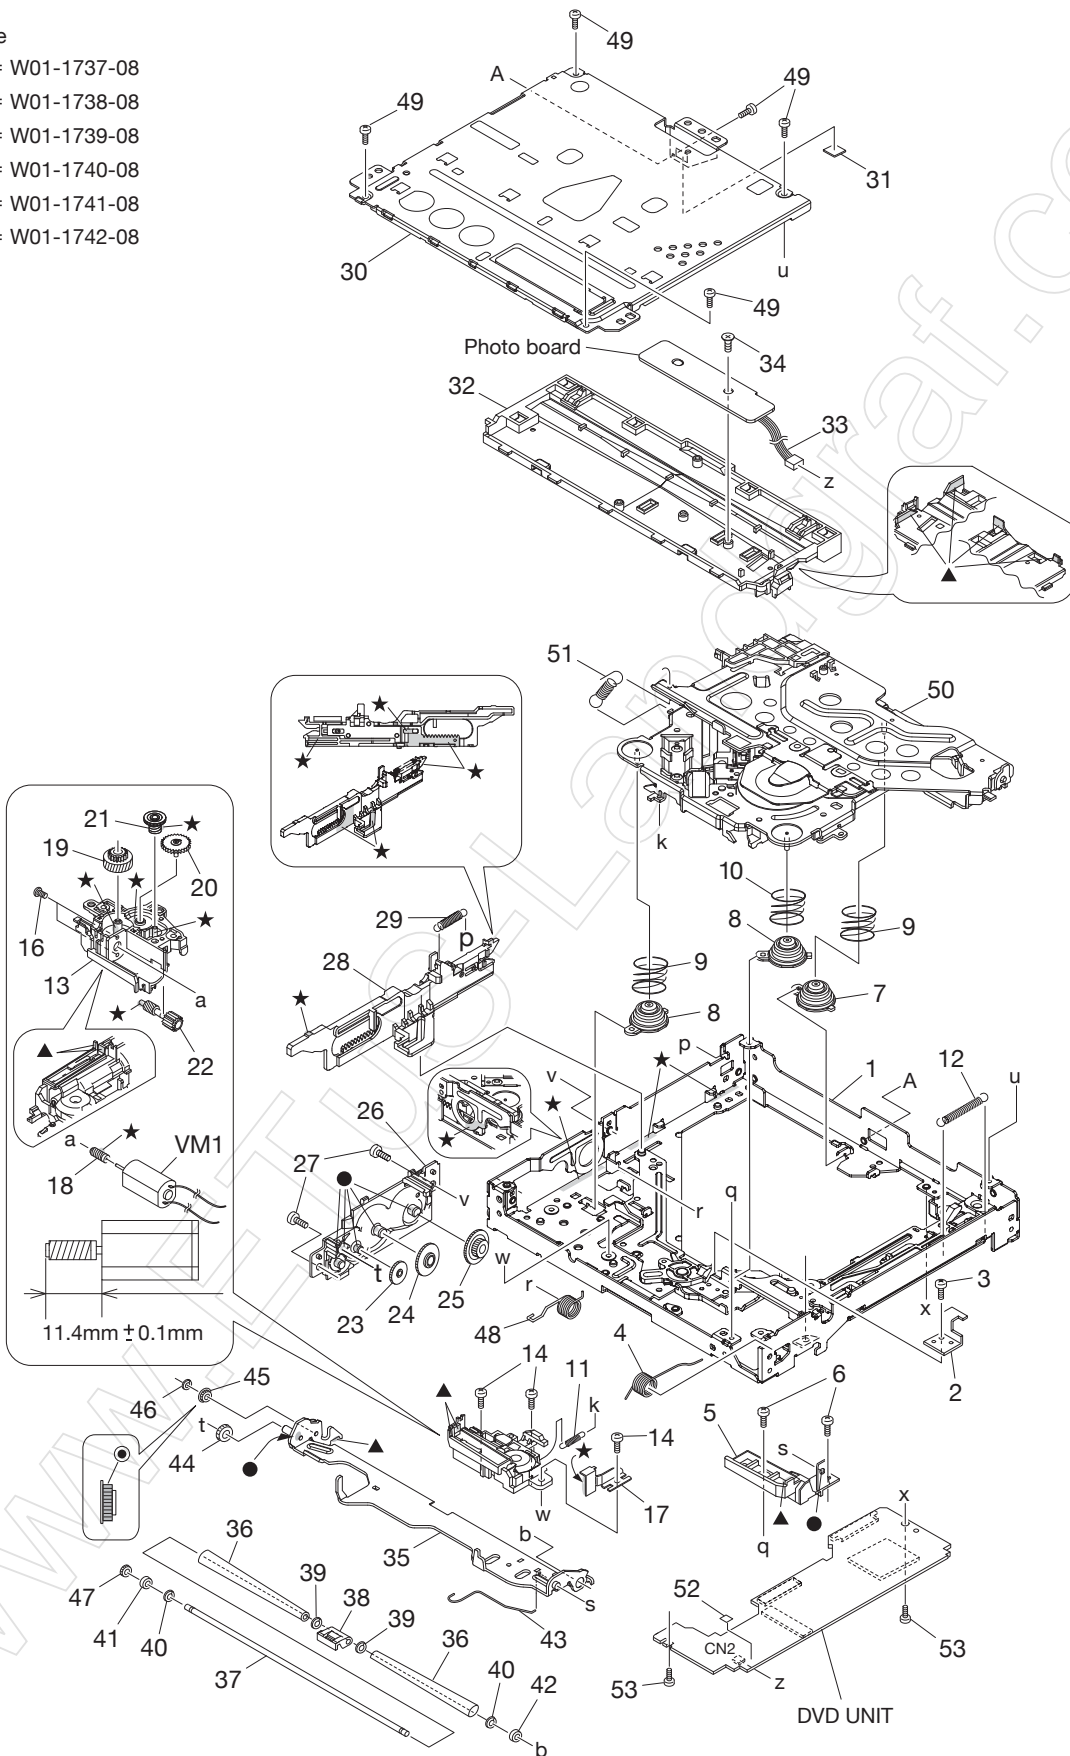

EXPLODED VIEW (DVD MECHANISM)

Grease

- ★ = W01-1737-08
- = W01-1738-08
- ▲ = W01-1739-08
- = W01-1740-08
- = W01-1741-08
- △ = W01-1742-08

Parts with the exploded numbers larger than 700 are not supplied.

EXPLODED VIEW (UNIT)

- A : N09-6837-08
- B : N09-6871-08
- D : N09-6873-08
- E : N09-6874-08
- F : N09-6875-08
- G : N09-6876-08
- H : N09-6877-08
- J : N09-6878-08

Parts with the exploded numbers larger than 700 are not supplied.

EXPLODED VIEW (PANEL)

C : N09-6872-08
 K : N09-6833-08
 L : N09-6835-08

*Depends on the models. Refer to the parts list.

Parts with the exploded numbers larger than 700 are not supplied.