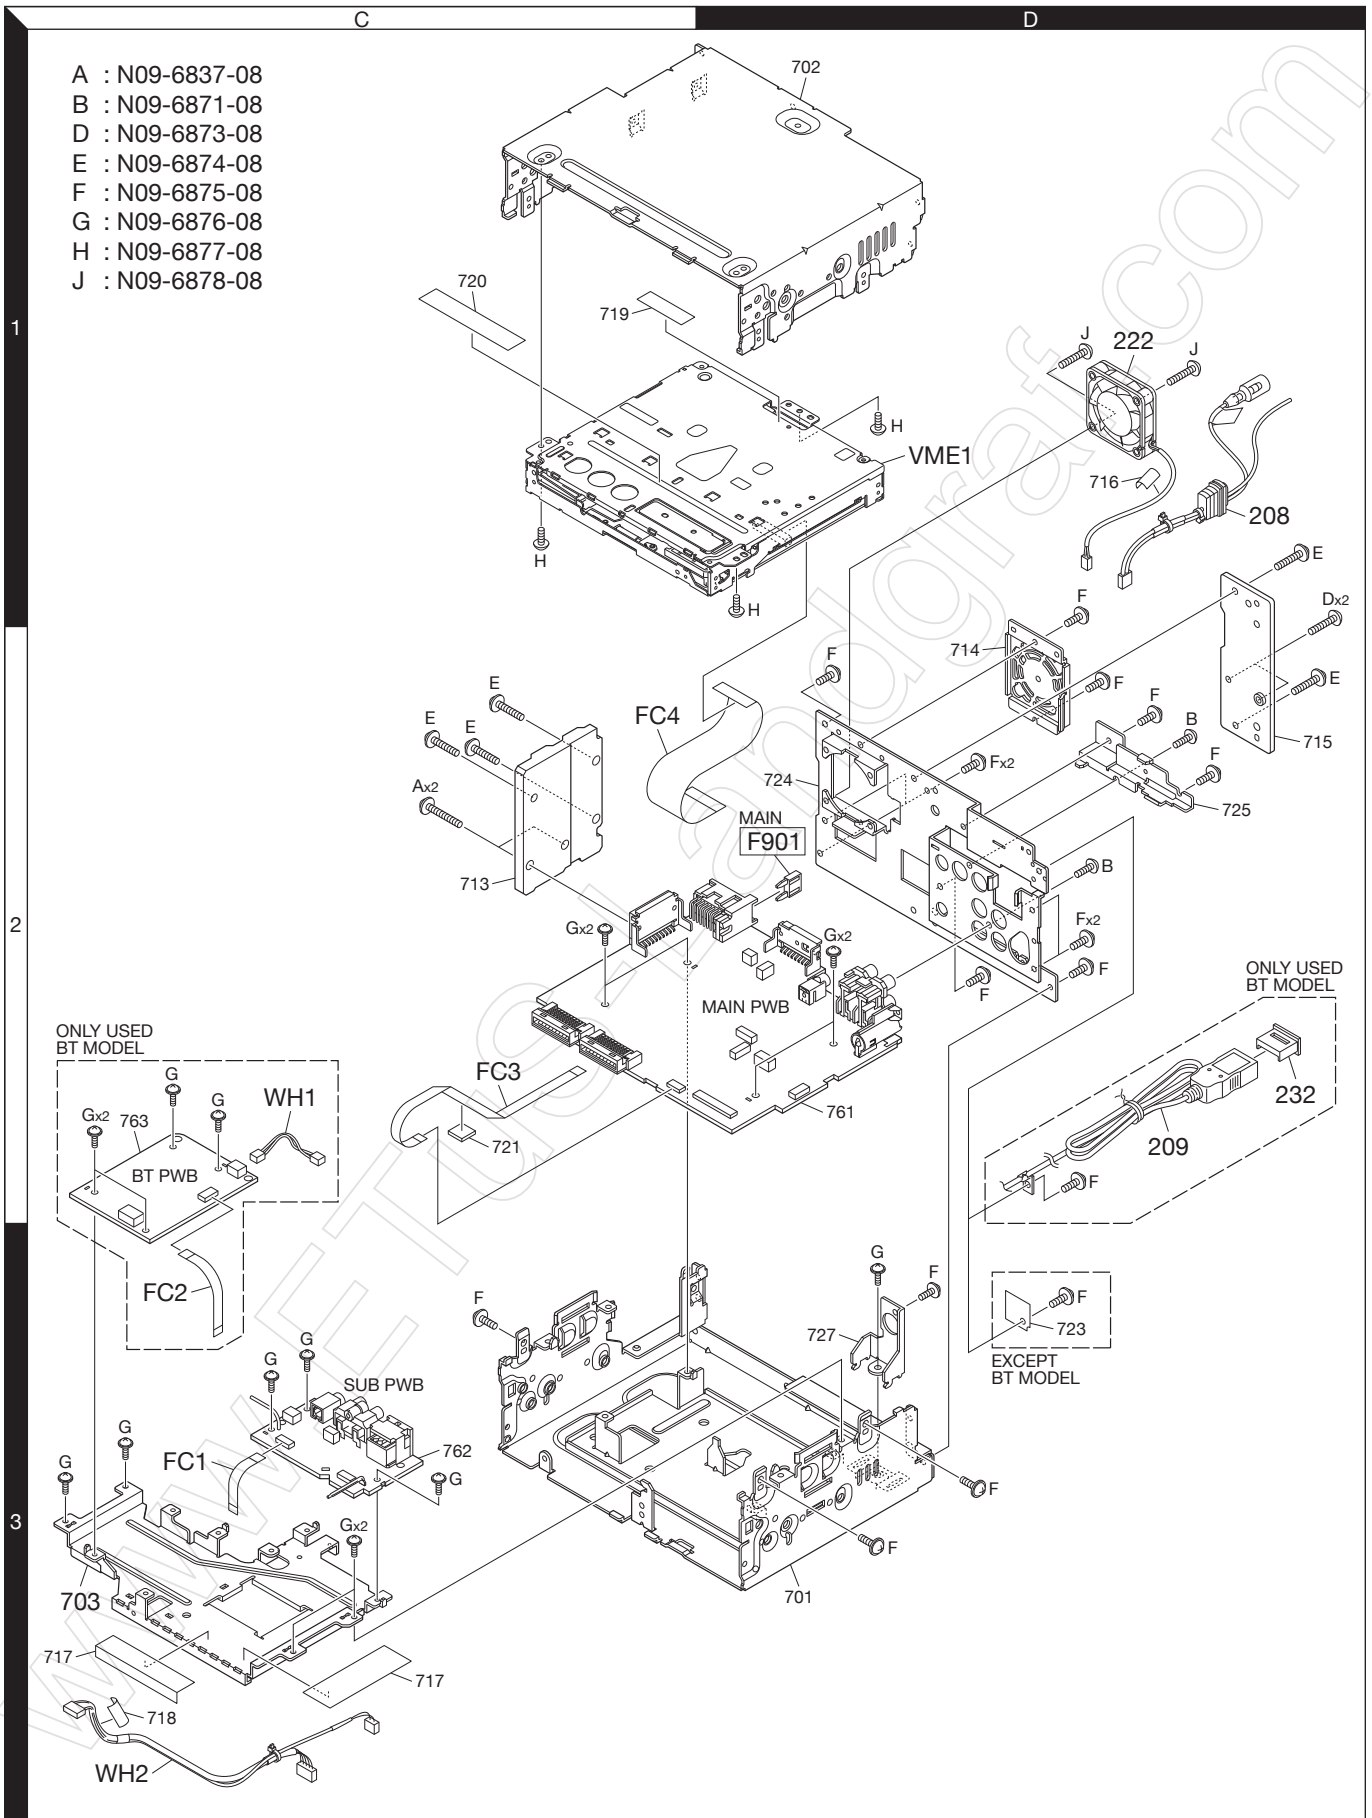

EXPLODED VIEW (DVD MECHANISM)

Grease

- ★ = W01-1737-08
- = W01-1738-08
- ▲ = W01-1739-08
- = W01-1740-08
- = W01-1741-08
- △ = W01-1742-08

Parts with the exploded numbers larger than 700 are not supplied.

EXPLODED VIEW (UNIT)

- A : N09-6837-08
- B : N09-6871-08
- D : N09-6873-08
- E : N09-6874-08
- F : N09-6875-08
- G : N09-6876-08
- H : N09-6877-08
- J : N09-6878-08

Parts with the exploded numbers larger than 700 are not supplied.

EXPLODED VIEW (PANEL)

C : N09-6872-08
 K : N09-6833-08
 L : N09-6835-08

*Depends on the models. Refer to the parts list.

Parts with the exploded numbers larger than 700 are not supplied.