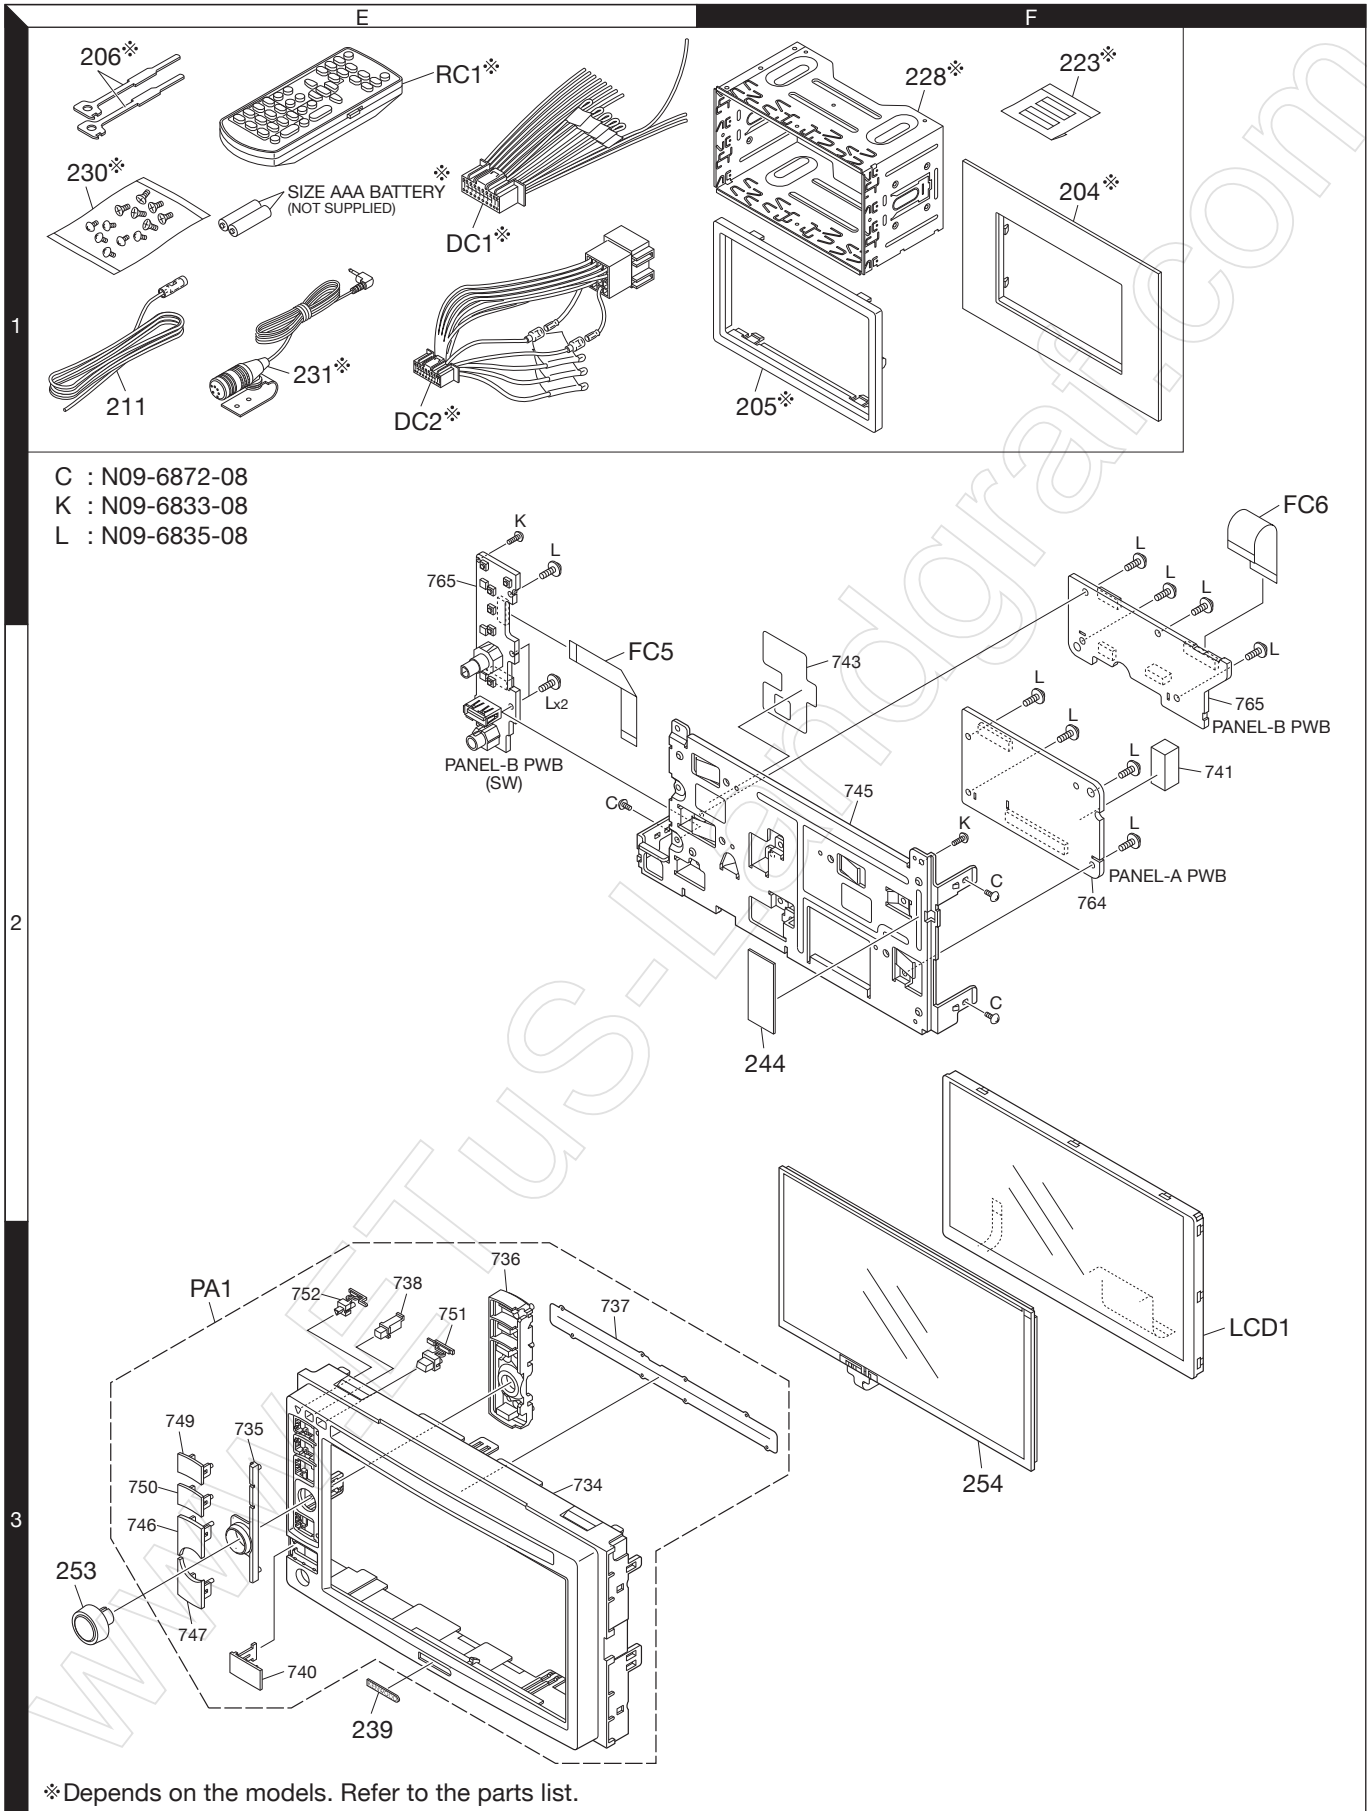

EXPLODED VIEW (DVD MECHANISM)

Grease

- ★ = W01-1737-08
- = W01-1738-08
- ▲ = W01-1739-08
- = W01-1740-08
- = W01-1741-08
- △ = W01-1742-08

Parts with the exploded numbers larger than 700 are not supplied.

EXPLODED VIEW (UNIT)

- A : N09-6837-08
- B : N09-6871-08
- D : N09-6873-08
- E : N09-6874-08
- F : N09-6875-08
- G : N09-6876-08
- H : N09-6877-08
- J : N09-6878-08

Parts with the exploded numbers larger than 700 are not supplied.

EXPLODED VIEW (PANEL)

C : N09-6872-08
 K : N09-6833-08
 L : N09-6835-08

*Depends on the models. Refer to the parts list.

Parts with the exploded numbers larger than 700 are not supplied.