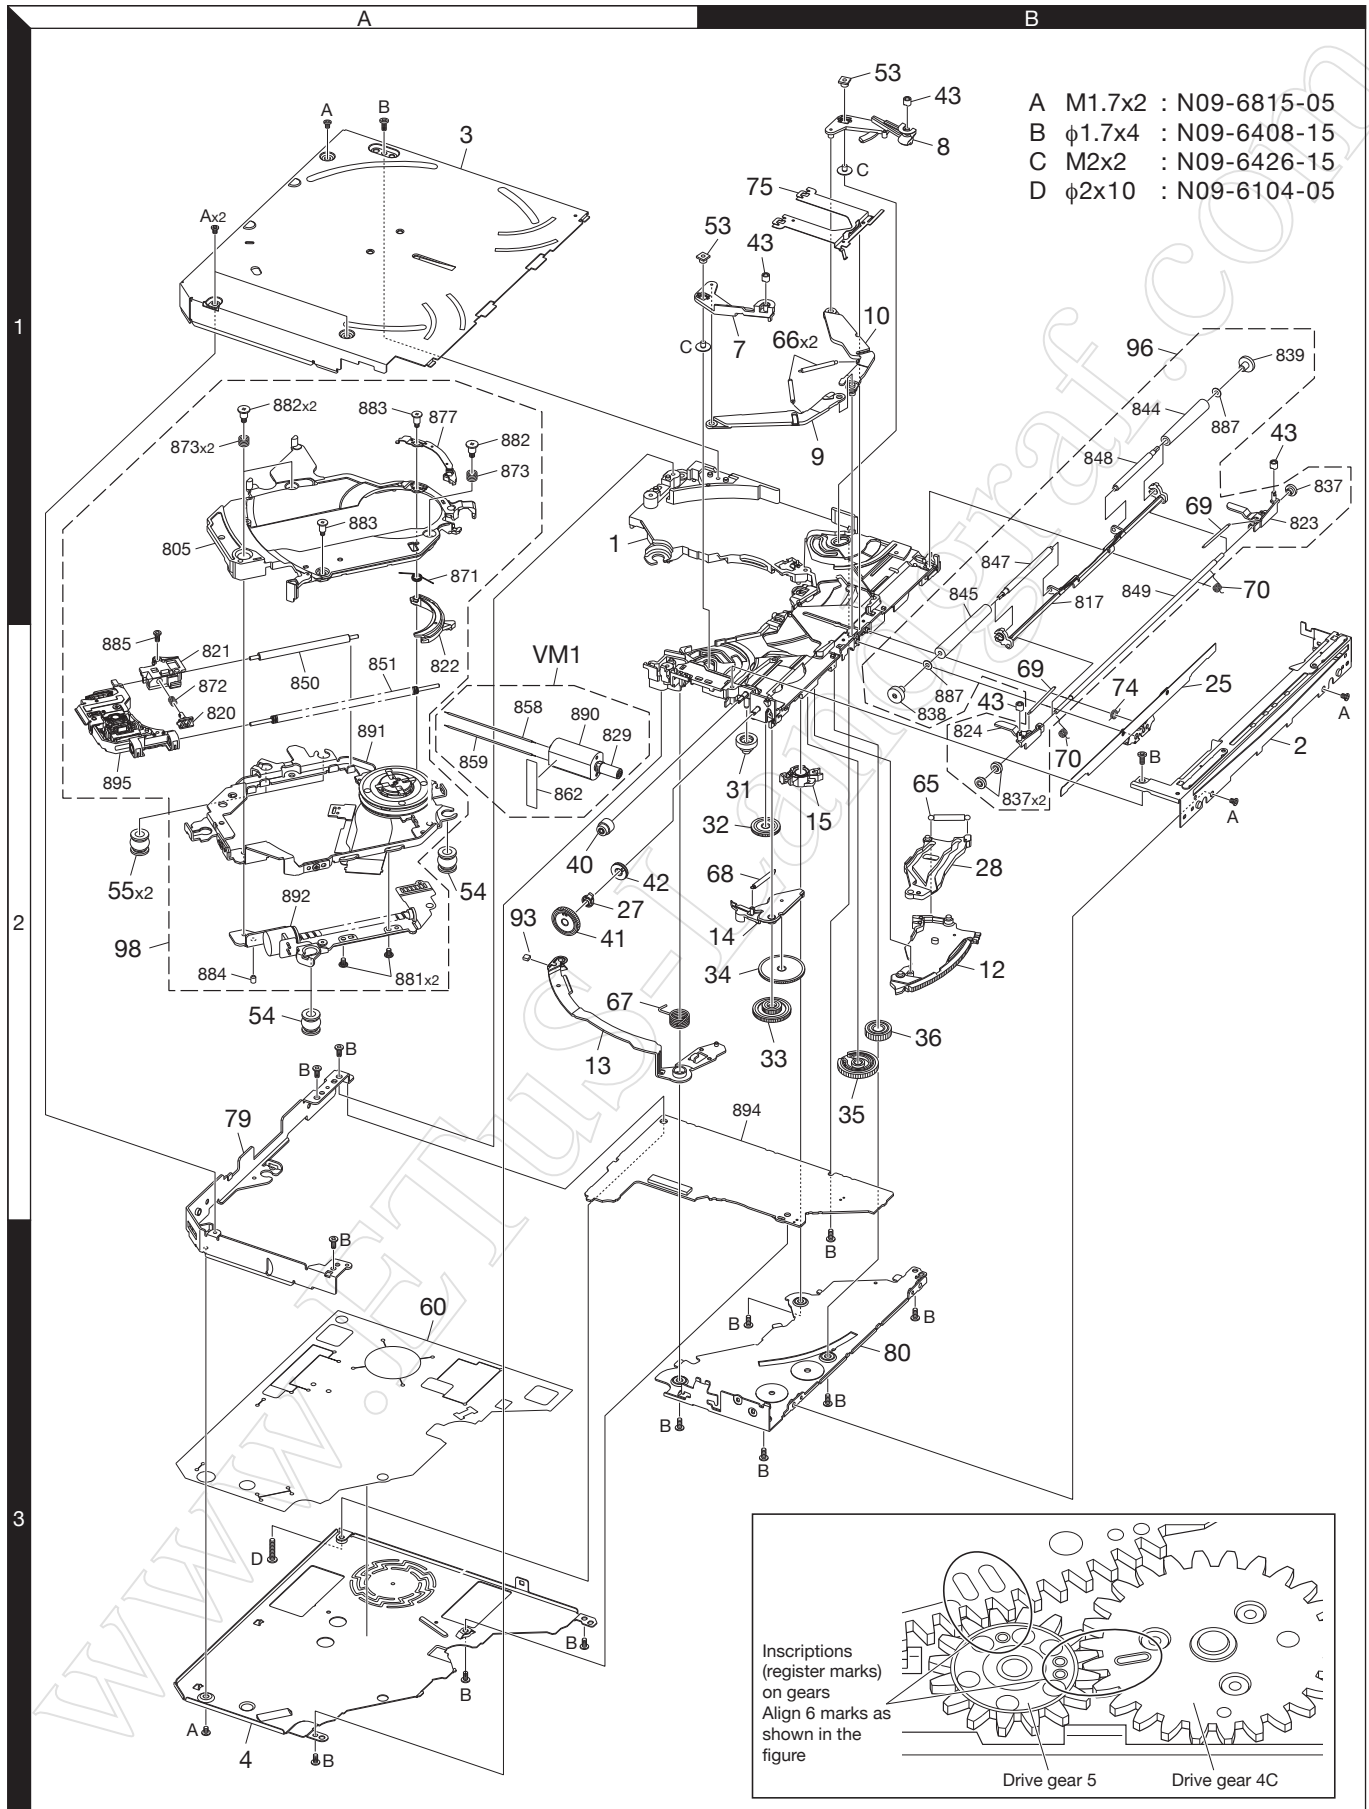

EXPLODED VIEW (DVD MECHANISM)

EXPLODED VIEW (UNIT)

- | | |
|-----------------|-----------------|
| A : N09-6425-15 | H : N82-2608-43 |
| B : N09-6821-05 | J : N86-2606-48 |
| C : N09-6848-15 | K : N86-2608-43 |
| D : N09-6851-05 | P : N89-3006-48 |
| E : N35-2008-43 | Q : N35-2604-43 |
| F : N35-2614-48 | R : N80-3008-48 |
| G : N82-2007-47 | |

* Depends on the models. Refer to the parts list.

Parts with the exploded numbers larger than 700 are not supplied.

EXPLODED VIEW (DISPLAY ASSY): DNX4280BT/5180/6040EX/6180/6480BT/6980