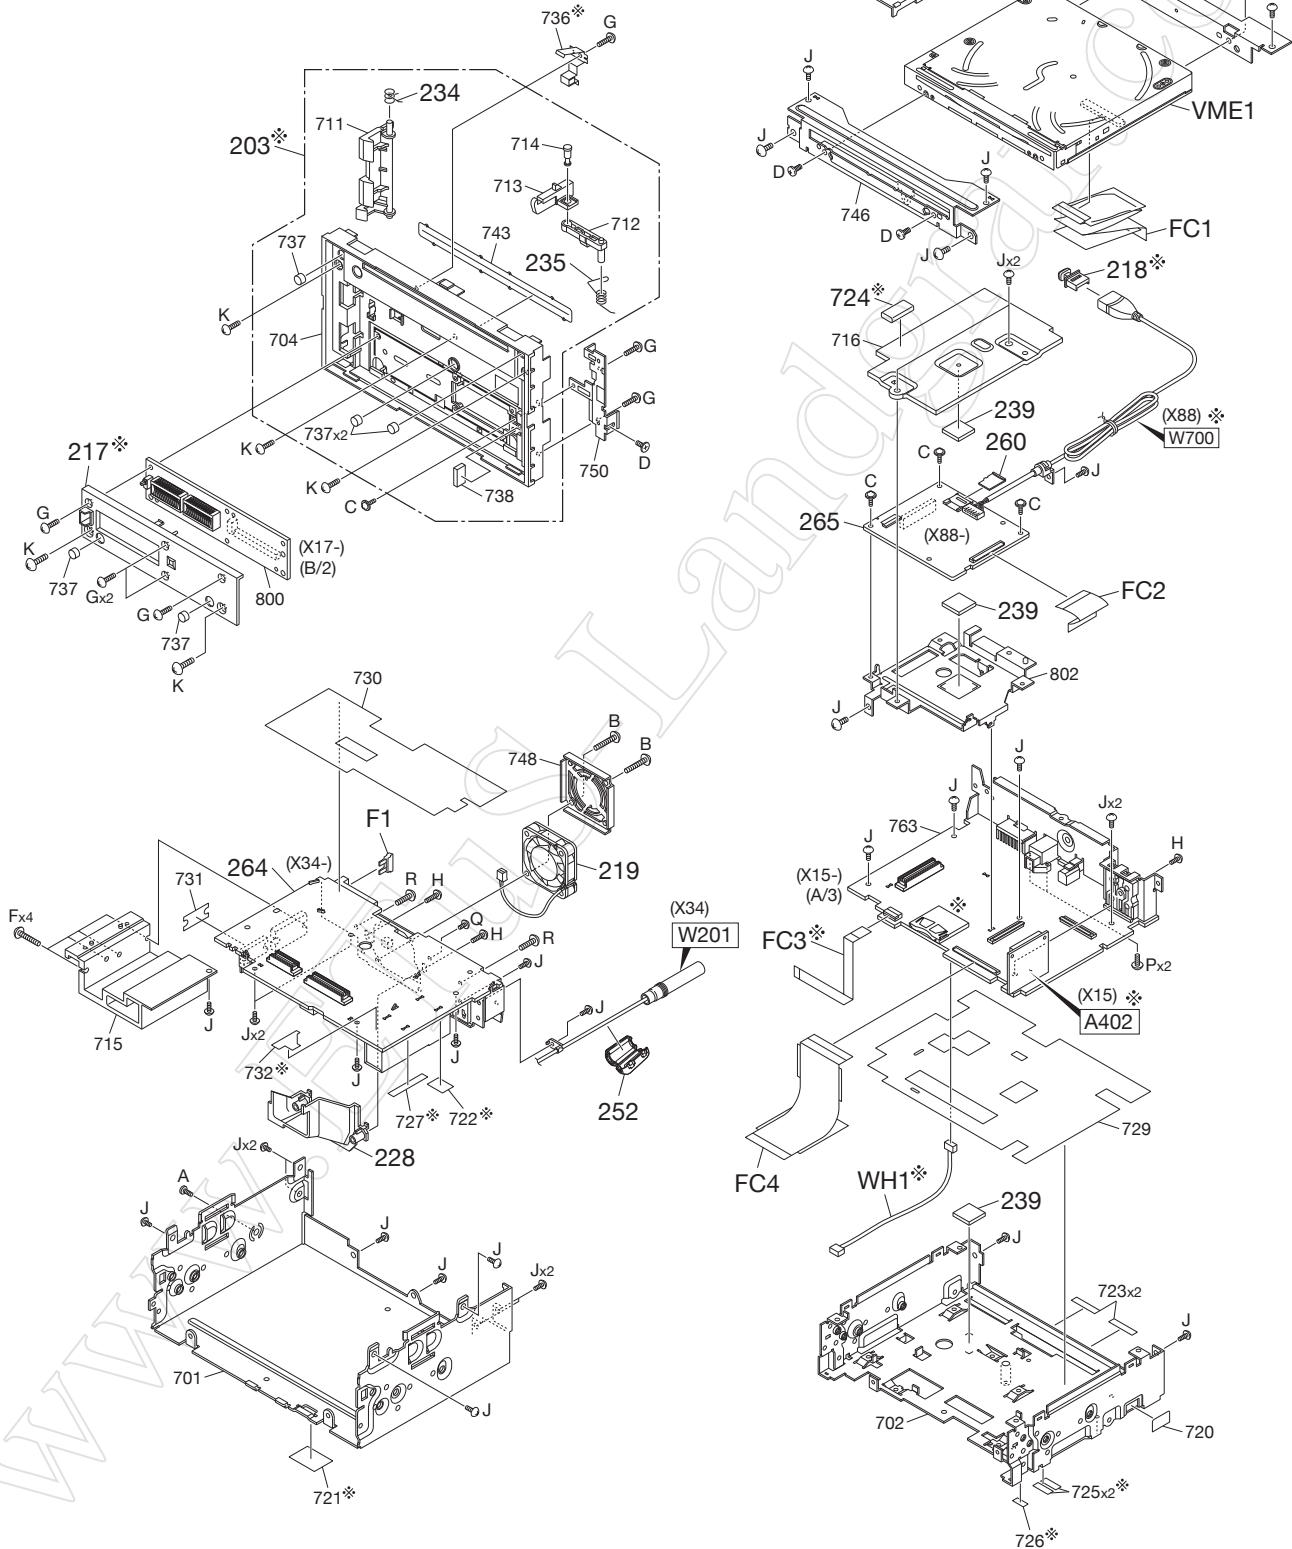

EXPLODED VIEW (DVD MECHANISM)

EXPLODED VIEW (UNIT)

- | | |
|-----------------|-----------------|
| A : N09-6425-15 | H : N82-2608-43 |
| B : N09-6821-05 | J : N86-2606-48 |
| C : N09-6848-15 | K : N86-2608-43 |
| D : N09-6851-05 | P : N89-3006-48 |
| E : N35-2008-43 | Q : N35-2604-43 |
| F : N35-2614-48 | R : N80-3008-48 |
| G : N82-2007-47 | |

* Depends on the models. Refer to the parts list.

Parts with the exploded numbers larger than 700 are not supplied.

EXPLODED VIEW (DISPLAY ASSY): DNX4280BT/5180/6040EX/6180/6480BT/6980