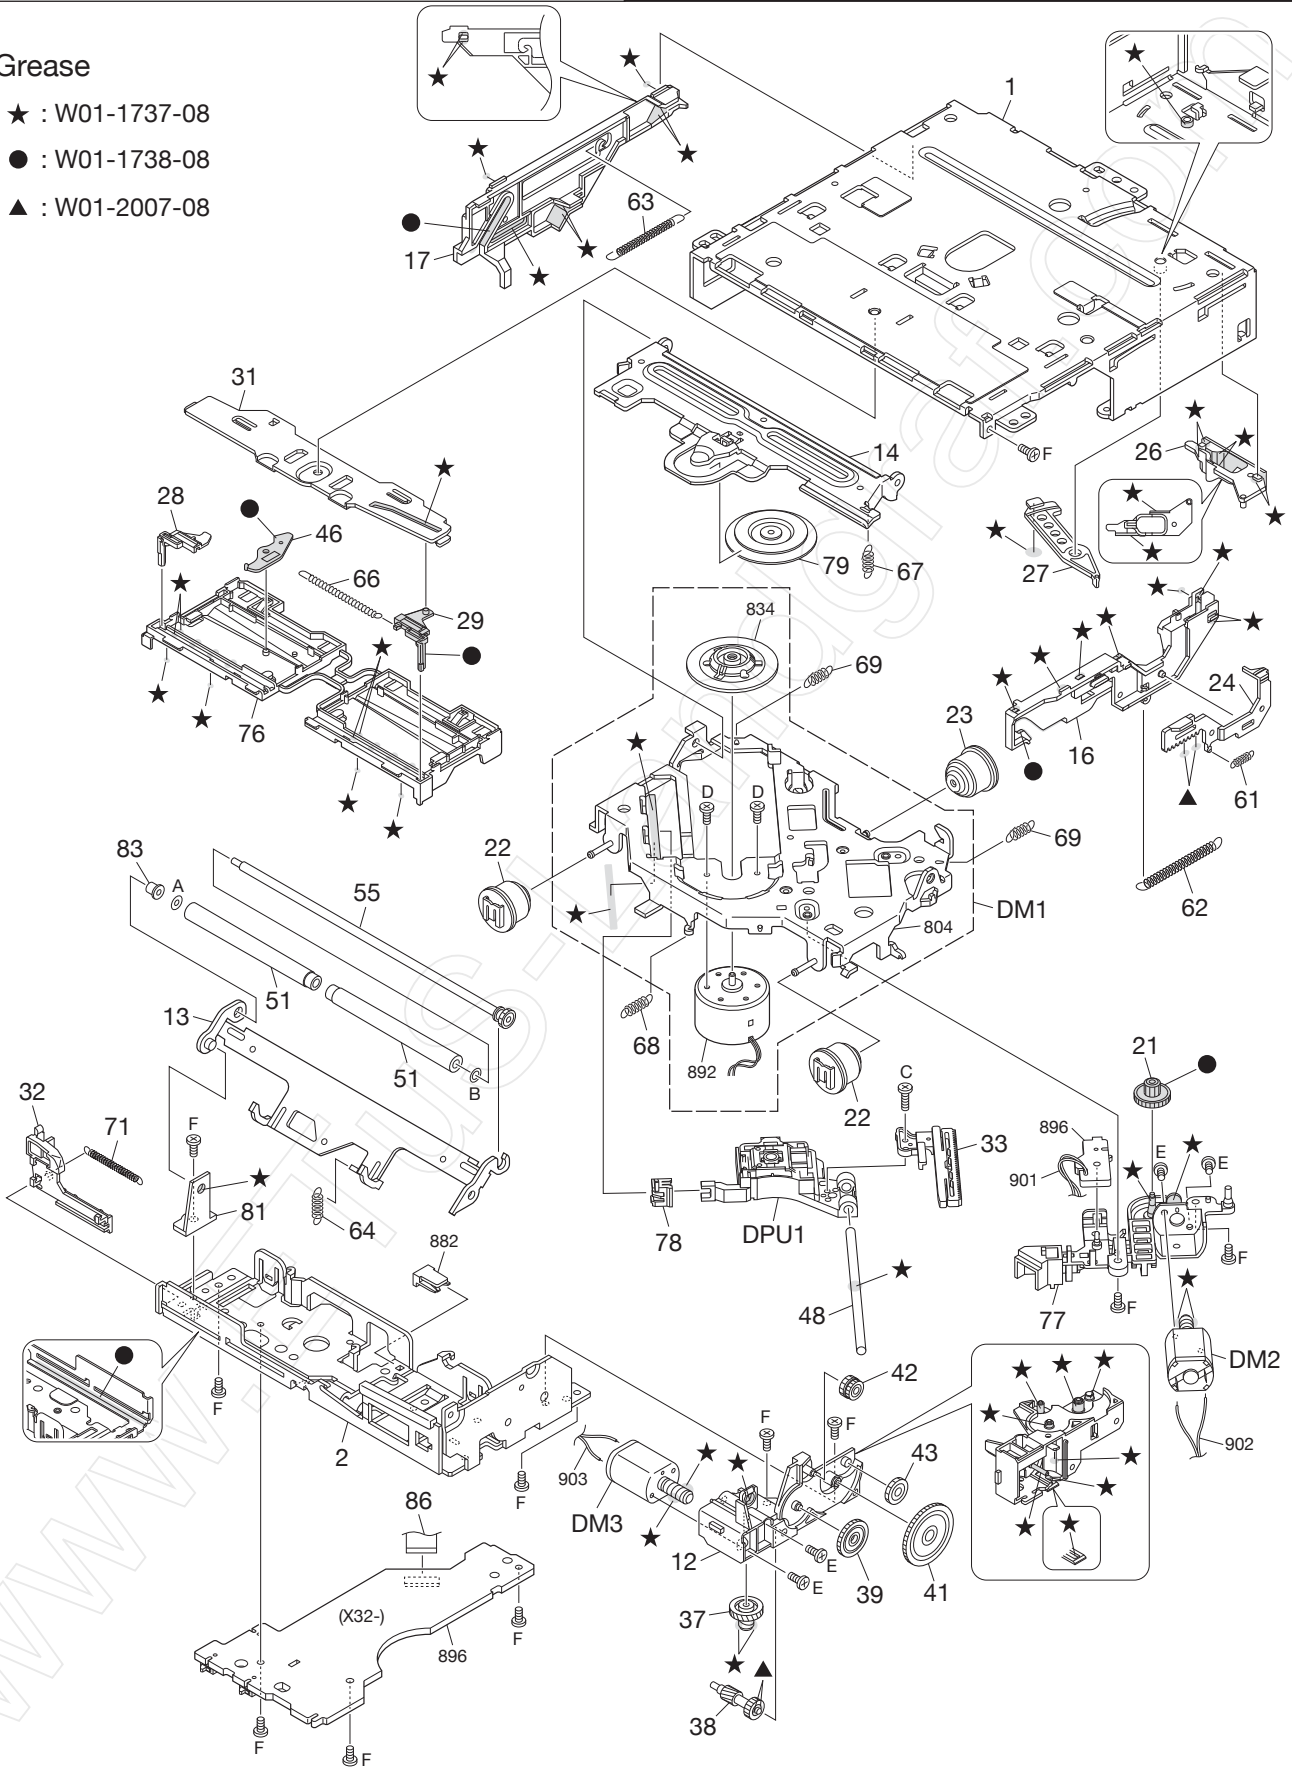

EXPLODED VIEW (CD MECHANISM)

Grease

★ : W01-1737-08

● : W01-1738-08

▲ : W01-2007-08

Parts with the exploded numbers larger than 700 are not supplied.