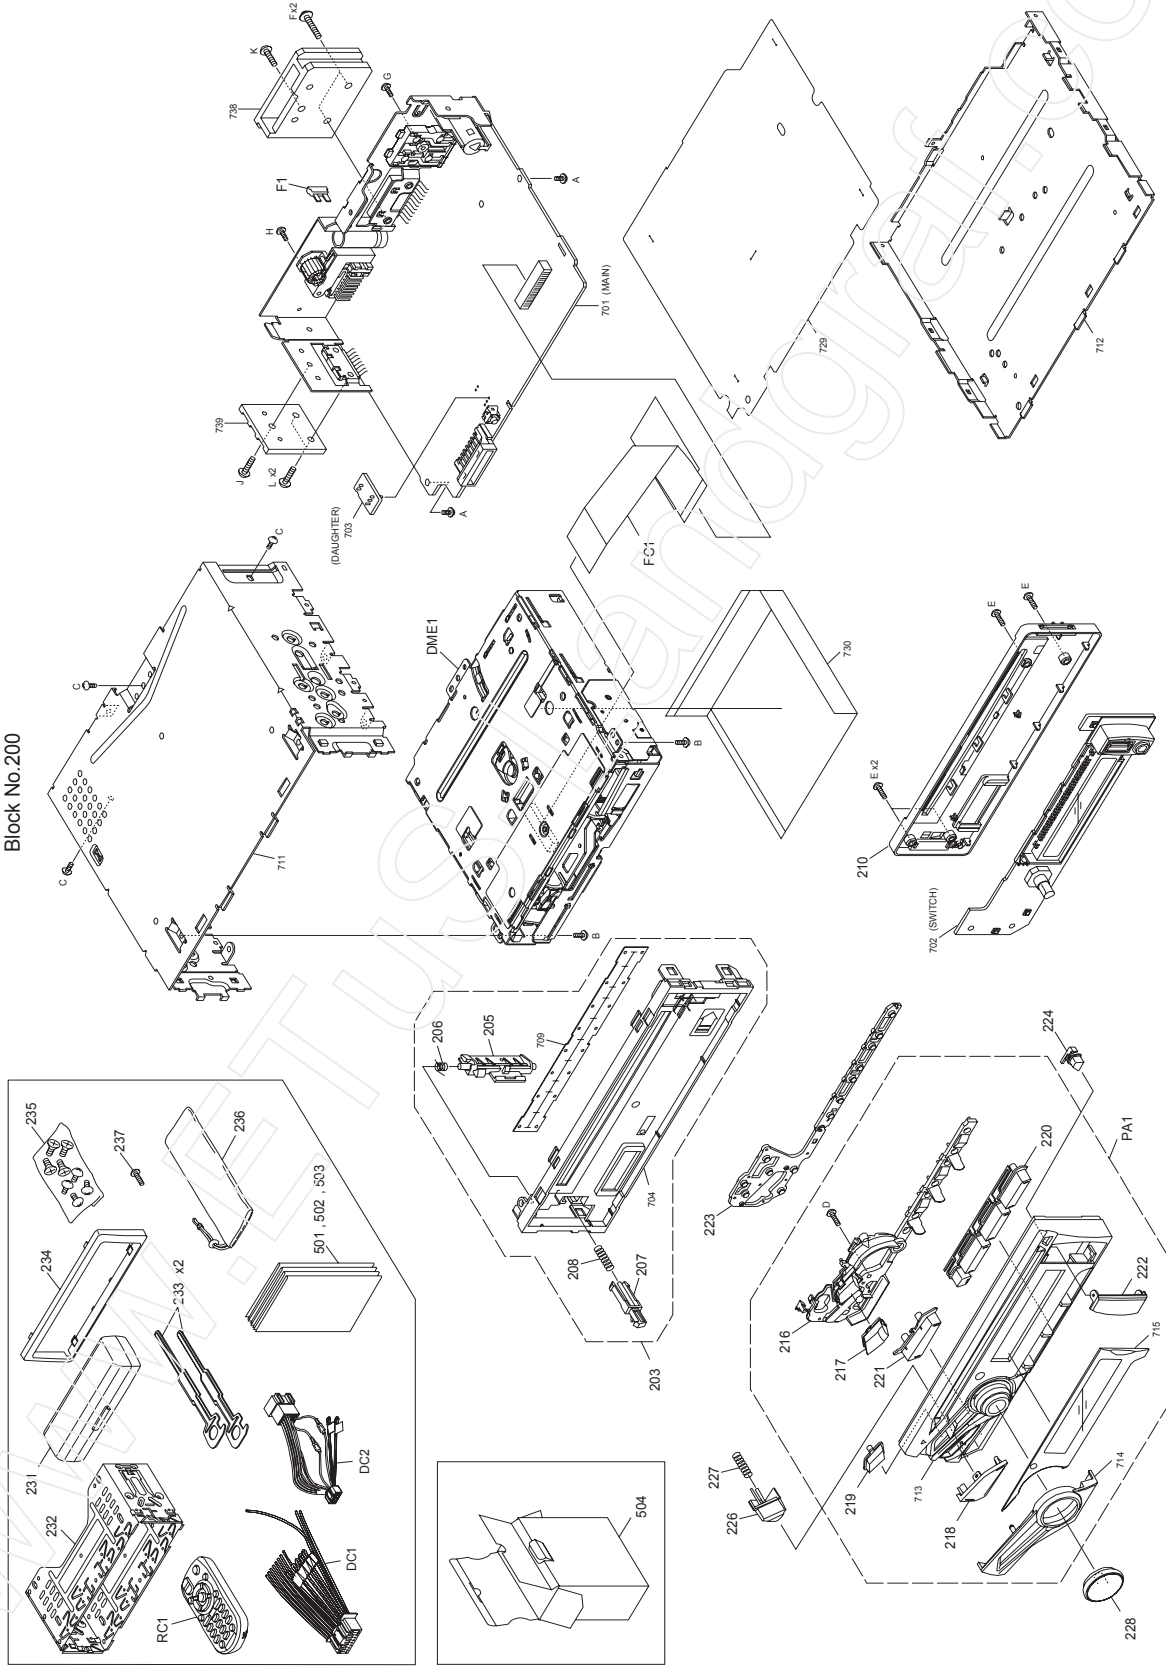

EXPLODED VIEW (UNIT)

Block No.200

Parts with the exploded numbers larger than 700 are not supplied.

EXPLODED VIEW (CD MECHANISM)

Block No.130

HCS-1100W

Grease

- ★ : W01-1737-08
- : W01-1738-08
- ▲ : W01-2007-08

Parts with the exploded numbers larger than 800 are not supplied.