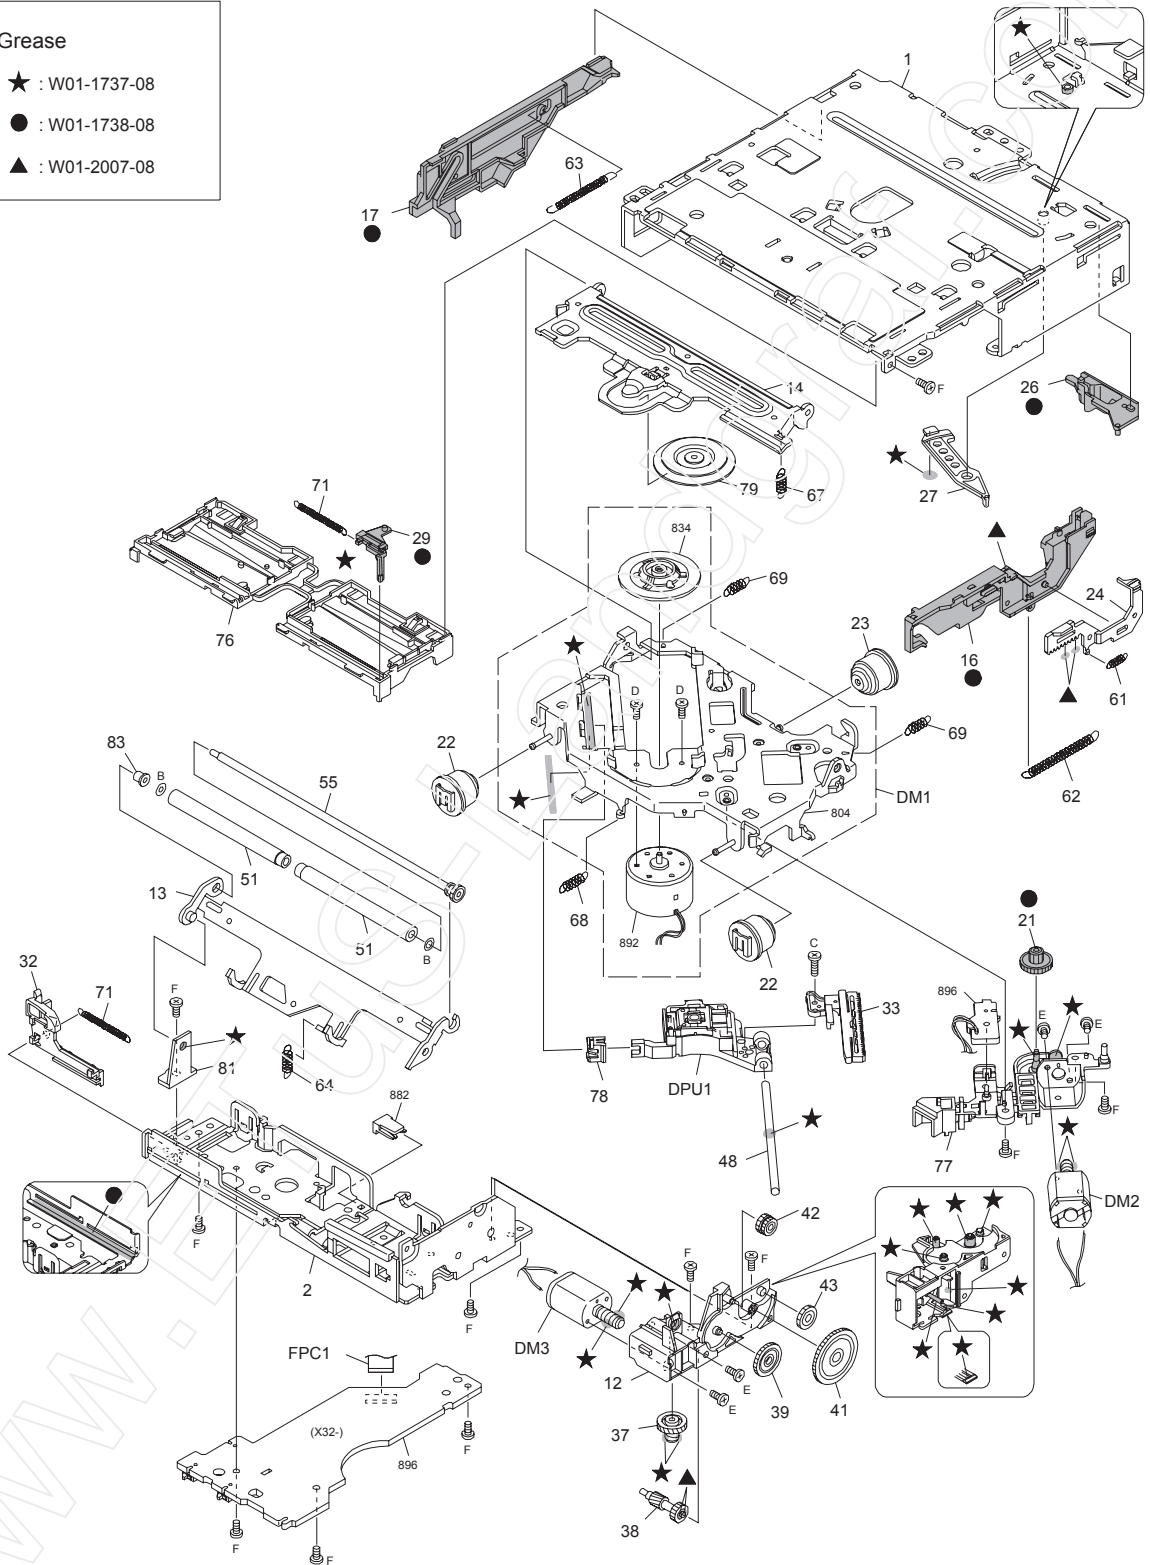

EXPLODED VIEW (UNIT)

Block No.200

Parts with the exploded numbers larger than 700 are not supplied.

EXPLODED VIEW (CD MECHANISM)

Block No.130

HCS-1100W

Grease

- ★ : W01-1737-08
- : W01-1738-08
- ▲ : W01-2007-08

Parts with the exploded numbers larger than 800 are not supplied.