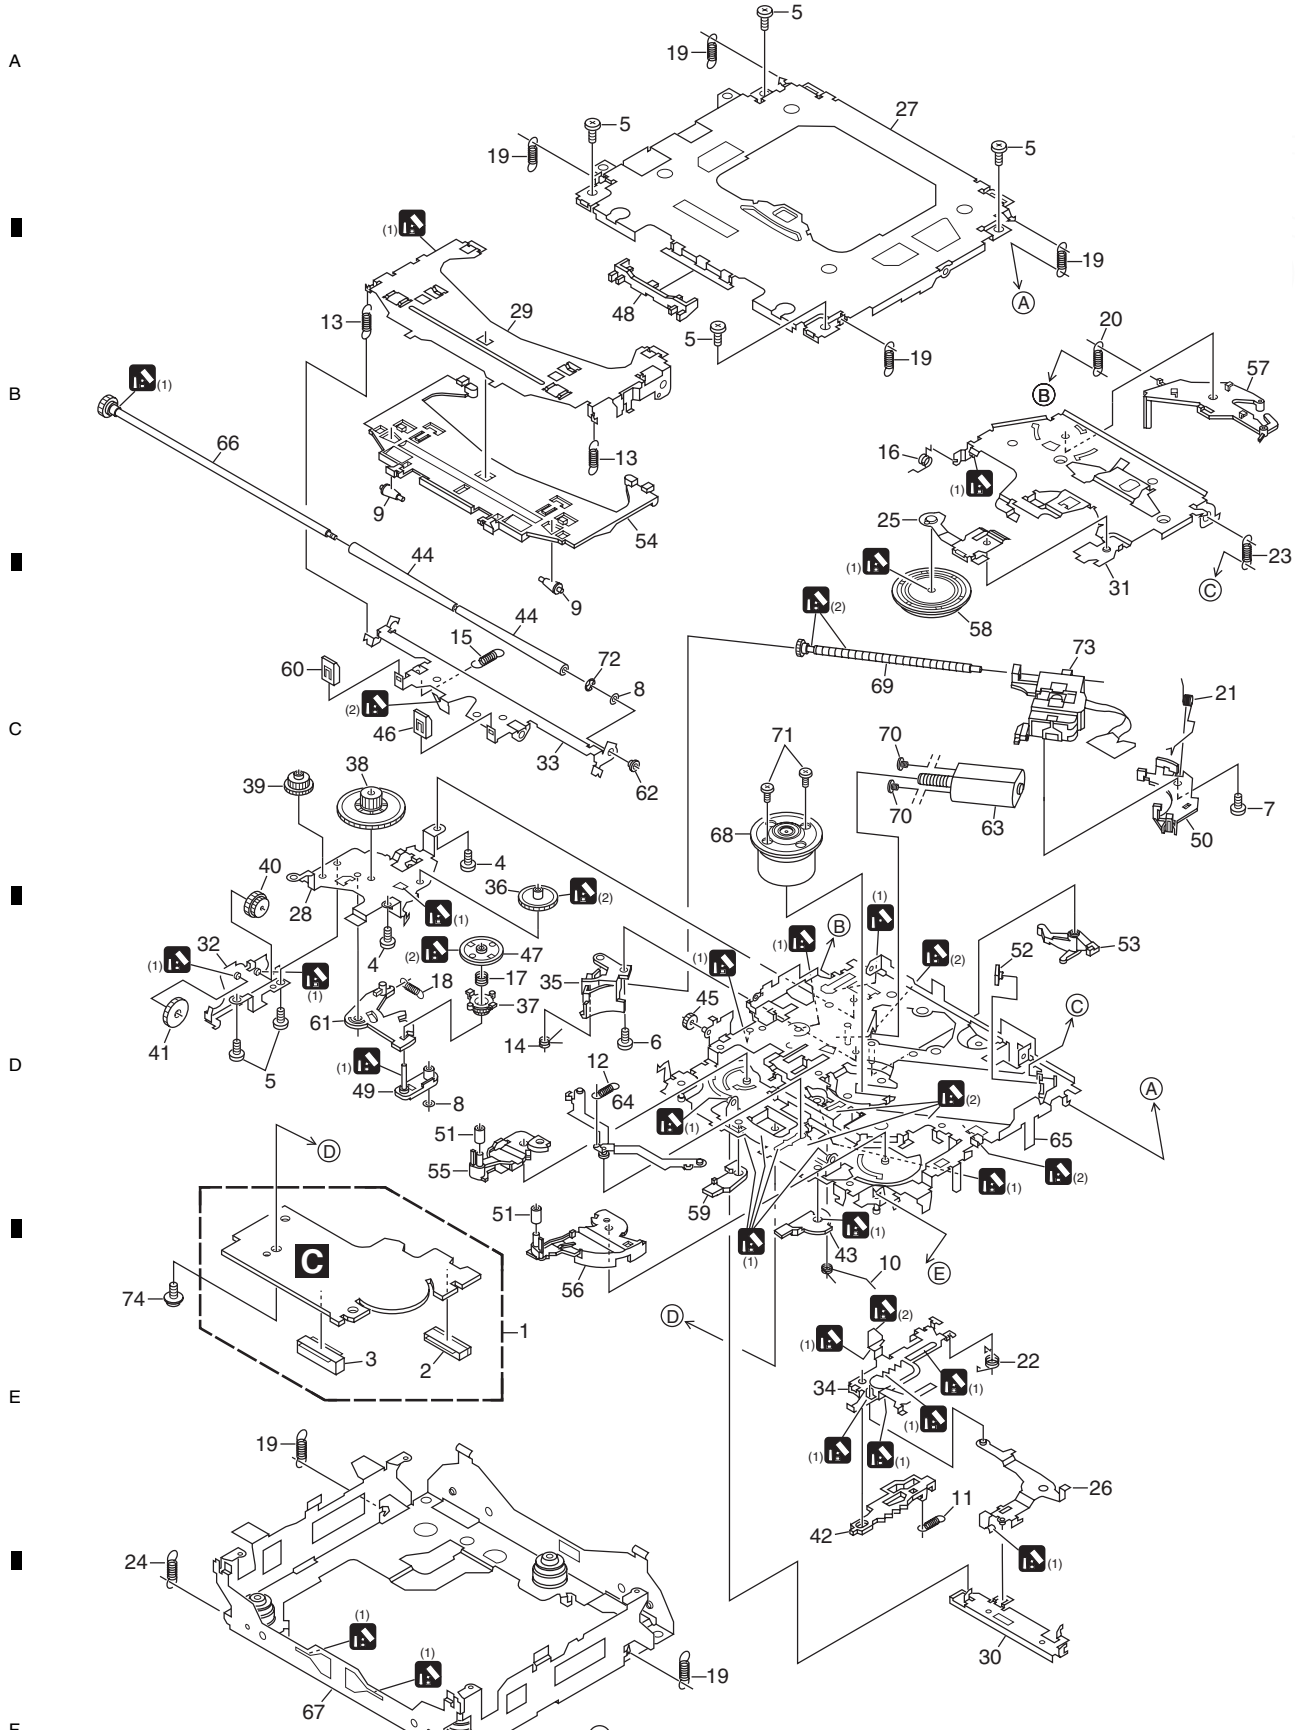

# 9.4 CD MECHANISM MODULE

- (1): GEM1024
- (2): GEM1045

DEH-50UB/XS/EW5