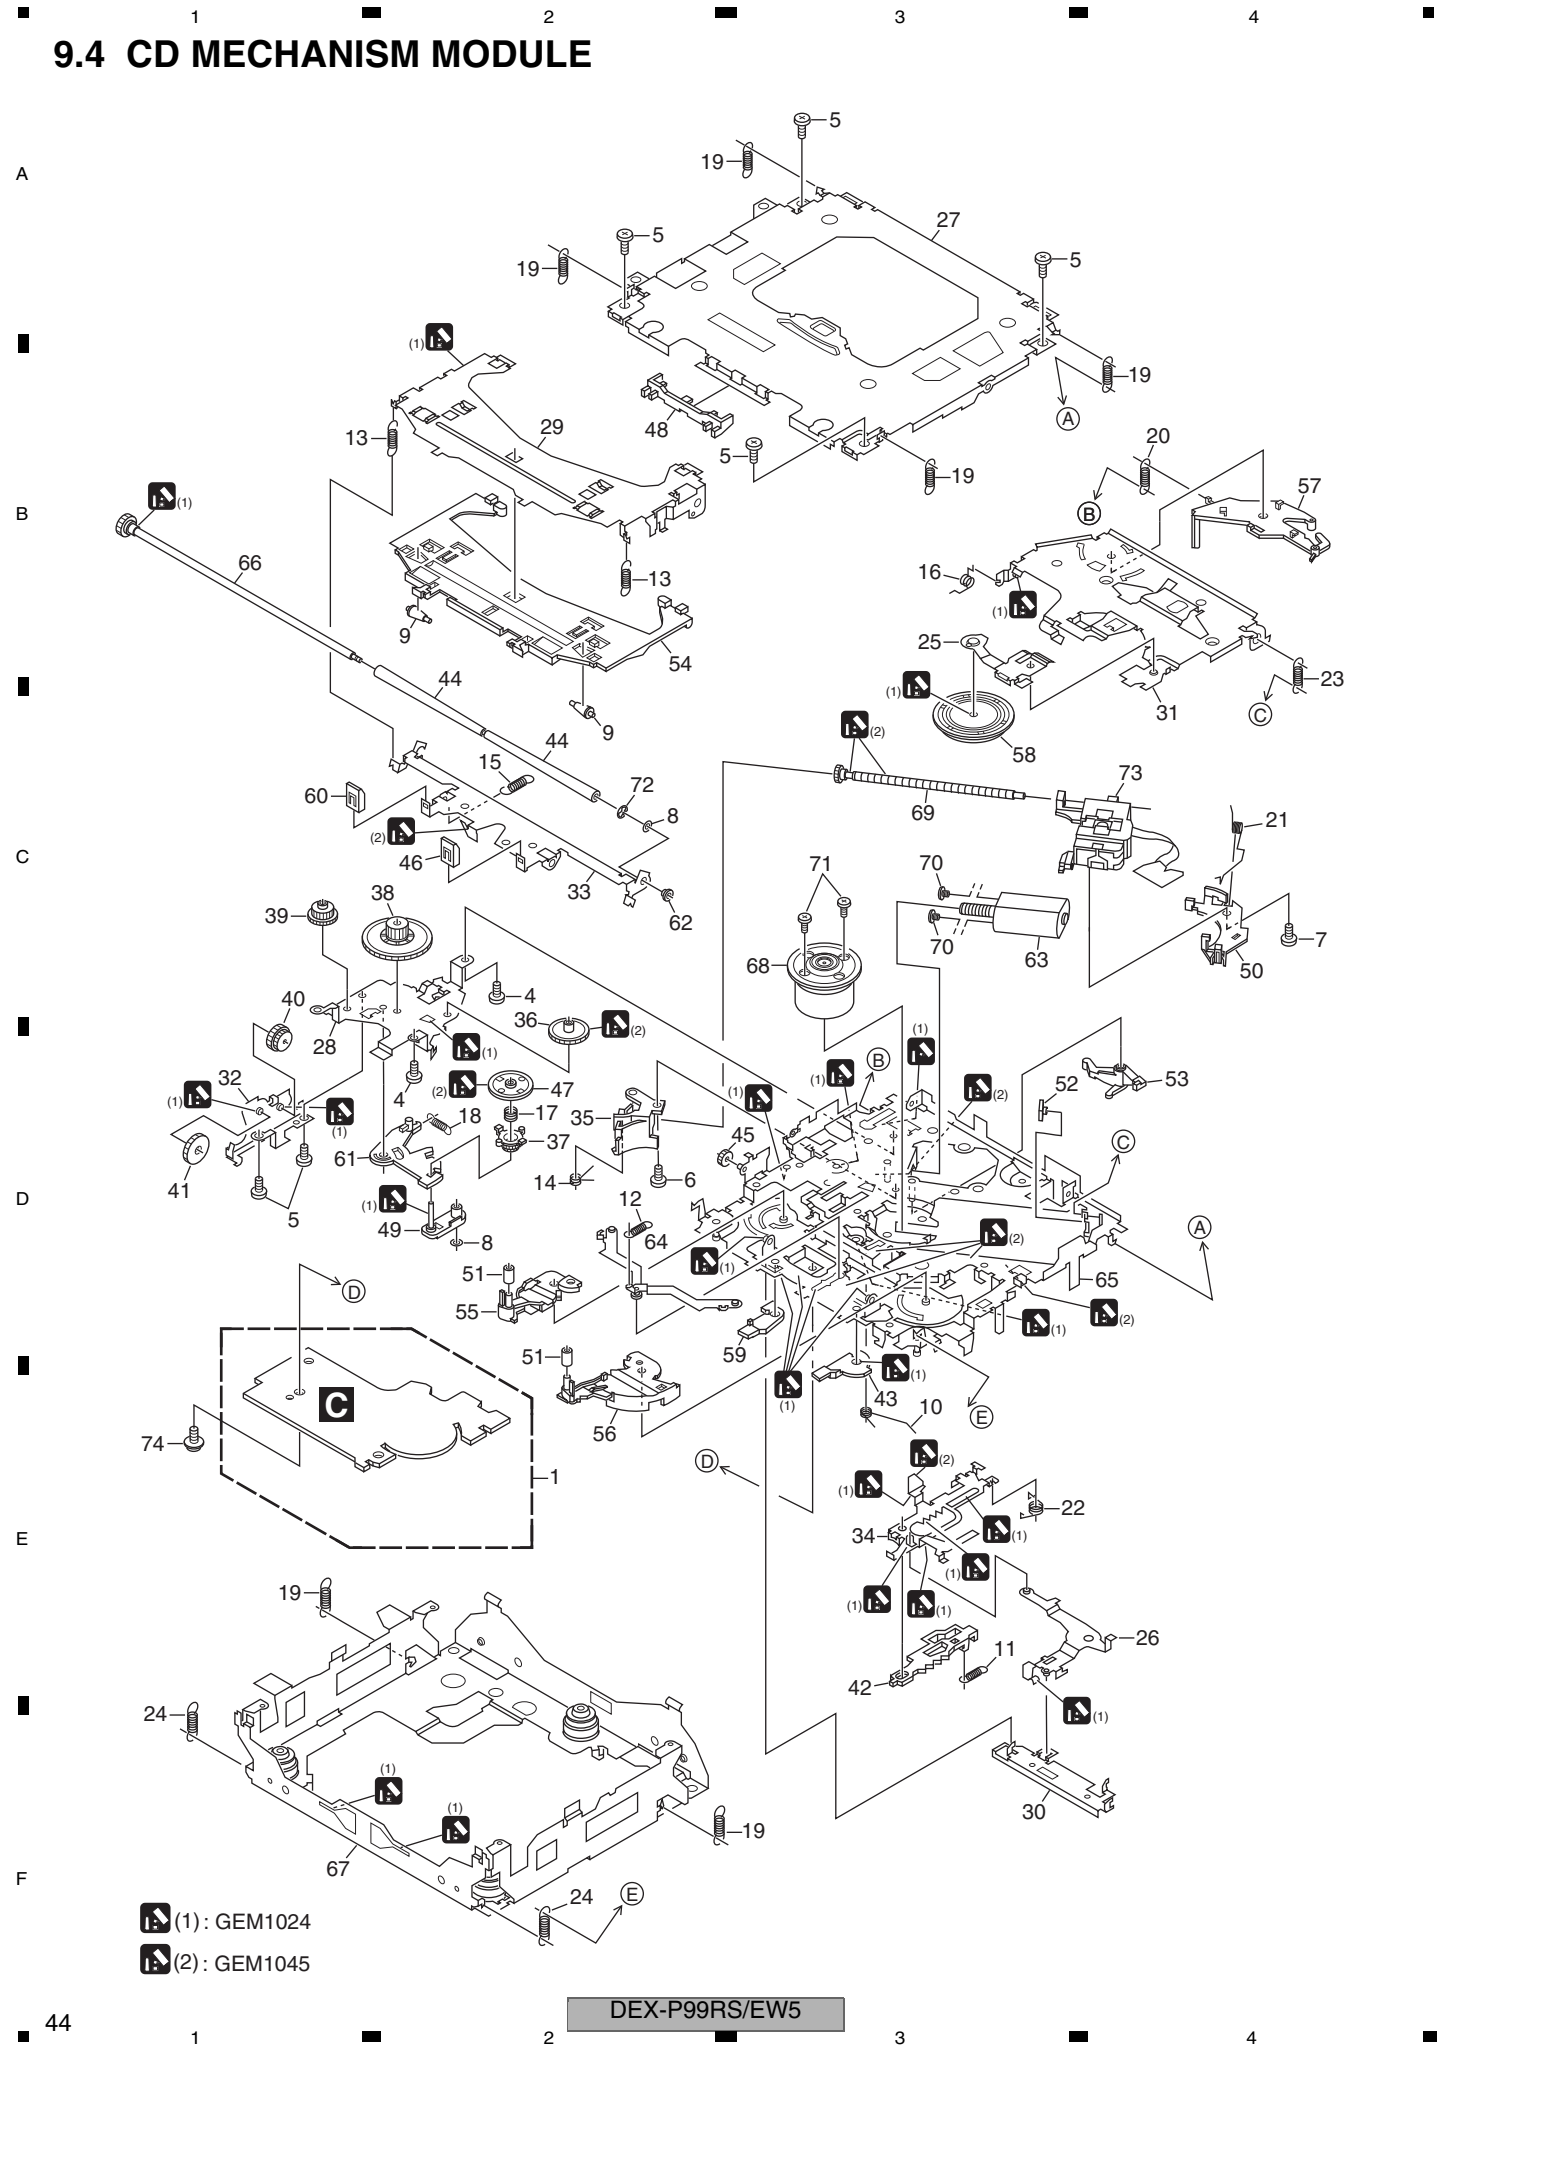

9.4 CD MECHANISM MODULE

(1): GEM1024
 (2): GEM1045

DEX-P99RS/EW5