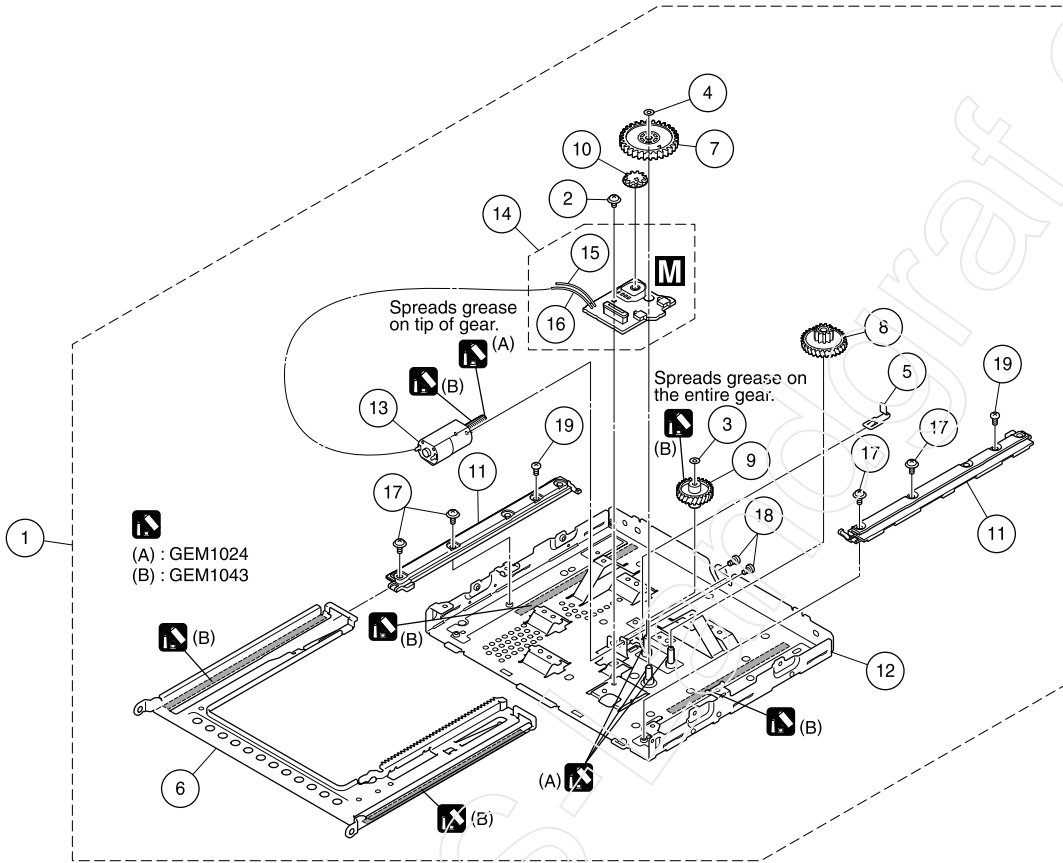

F

※1 Note:
Component parts of Grille Assy
are not available.

9.5 EXTERIOR (3)

AVH-W4400NEX/XNUC

1 2 3 4

9.6 EXTERIOR (4)

9.7 DVD MECHANISM MODULE (1)

1

F

-  (A) : GEM1043
-  (B) : GEM1045
-  (C) : GEM1024

(NOTE) Apply grease to the whole part.

i

2

3

4