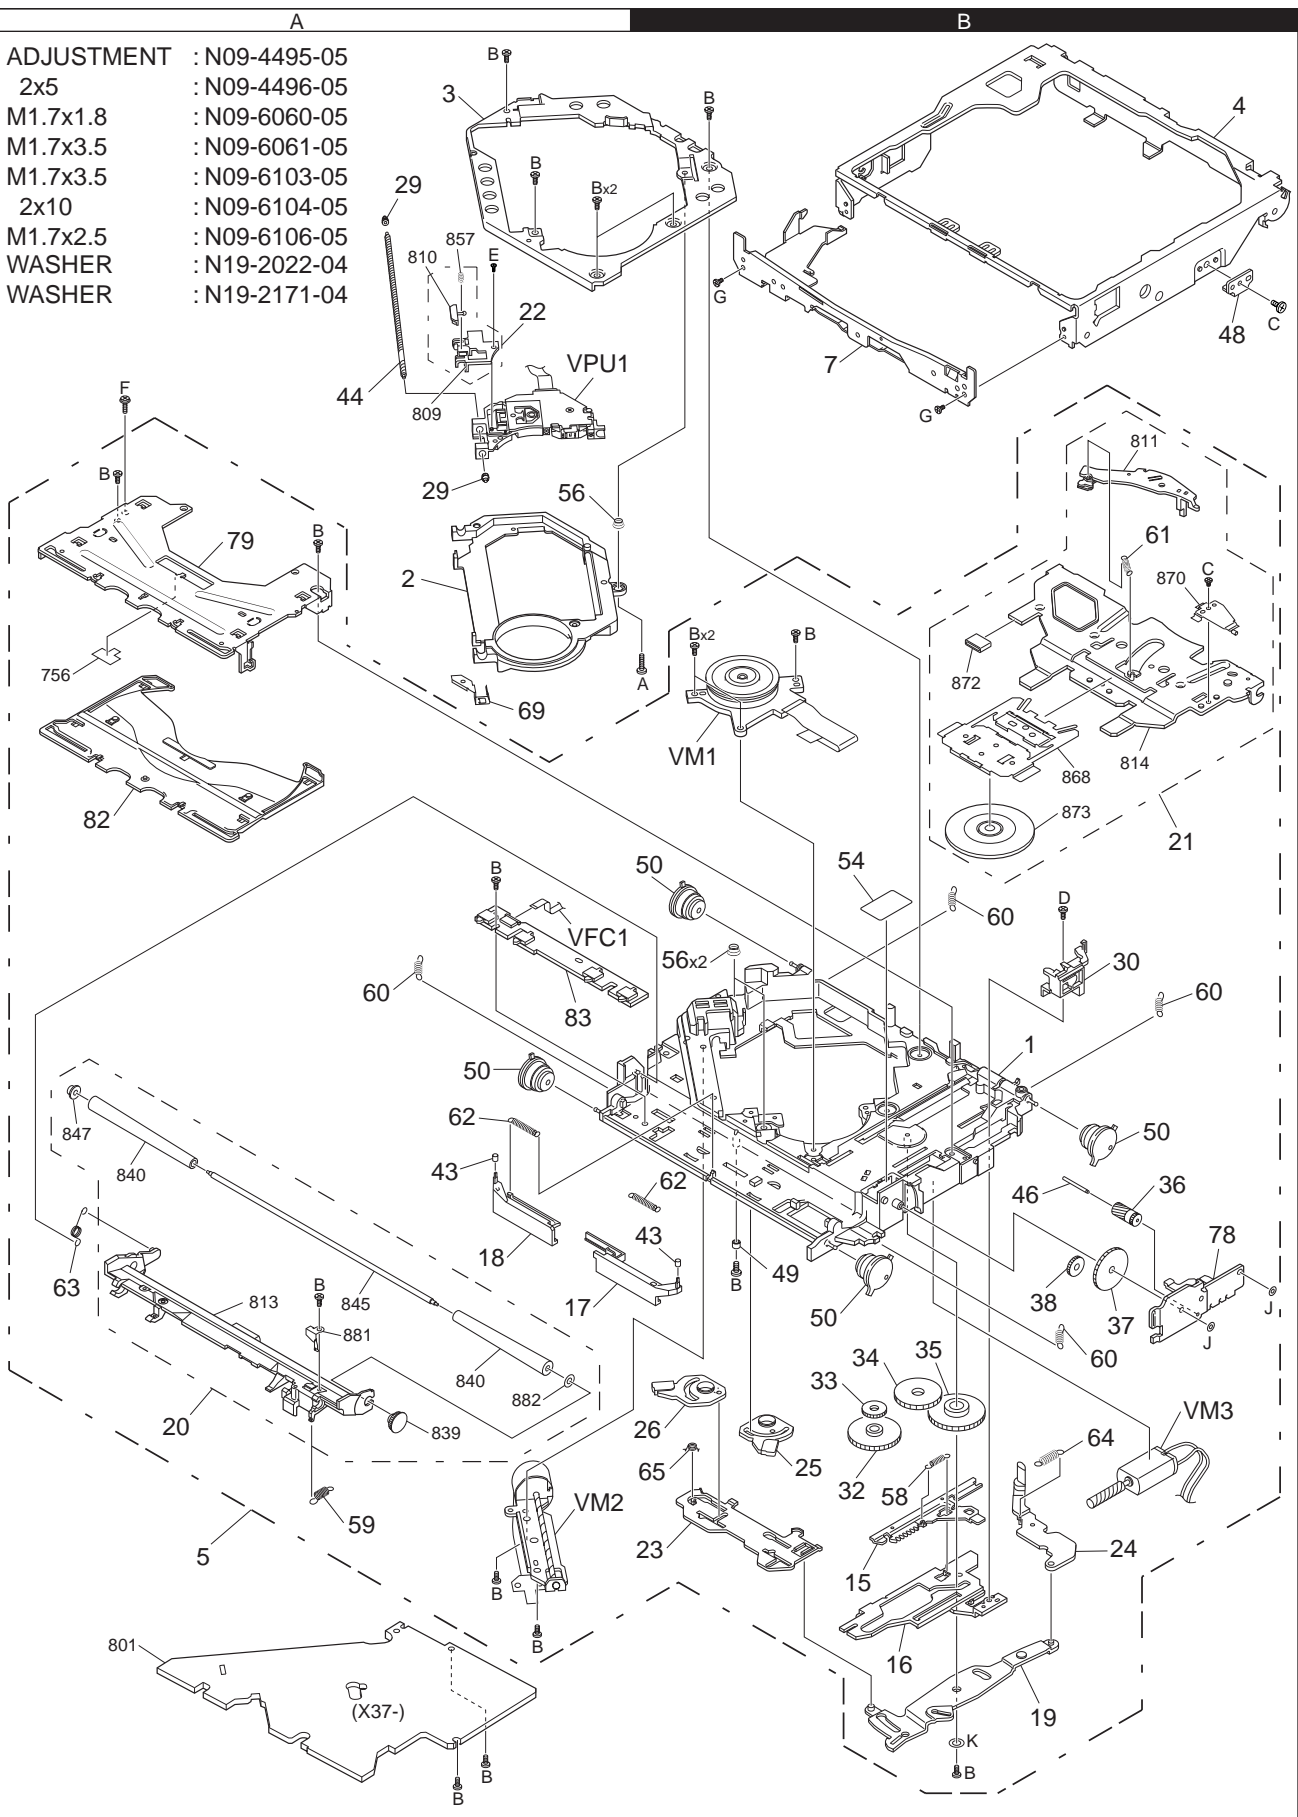

EXPLODED VIEW (DVD MECHANISM)

- A ADJUSTMENT : N09-4495-05
- B 2x5 : N09-4496-05
- C M1.7x1.8 : N09-6060-05
- D M1.7x3.5 : N09-6061-05
- E M1.7x3.5 : N09-6103-05
- F 2x10 : N09-6104-05
- G M1.7x2.5 : N09-6106-05
- J WASHER : N19-2022-04
- K WASHER : N19-2171-04

Parts with the exploded numbers larger than 700 are not supplied.