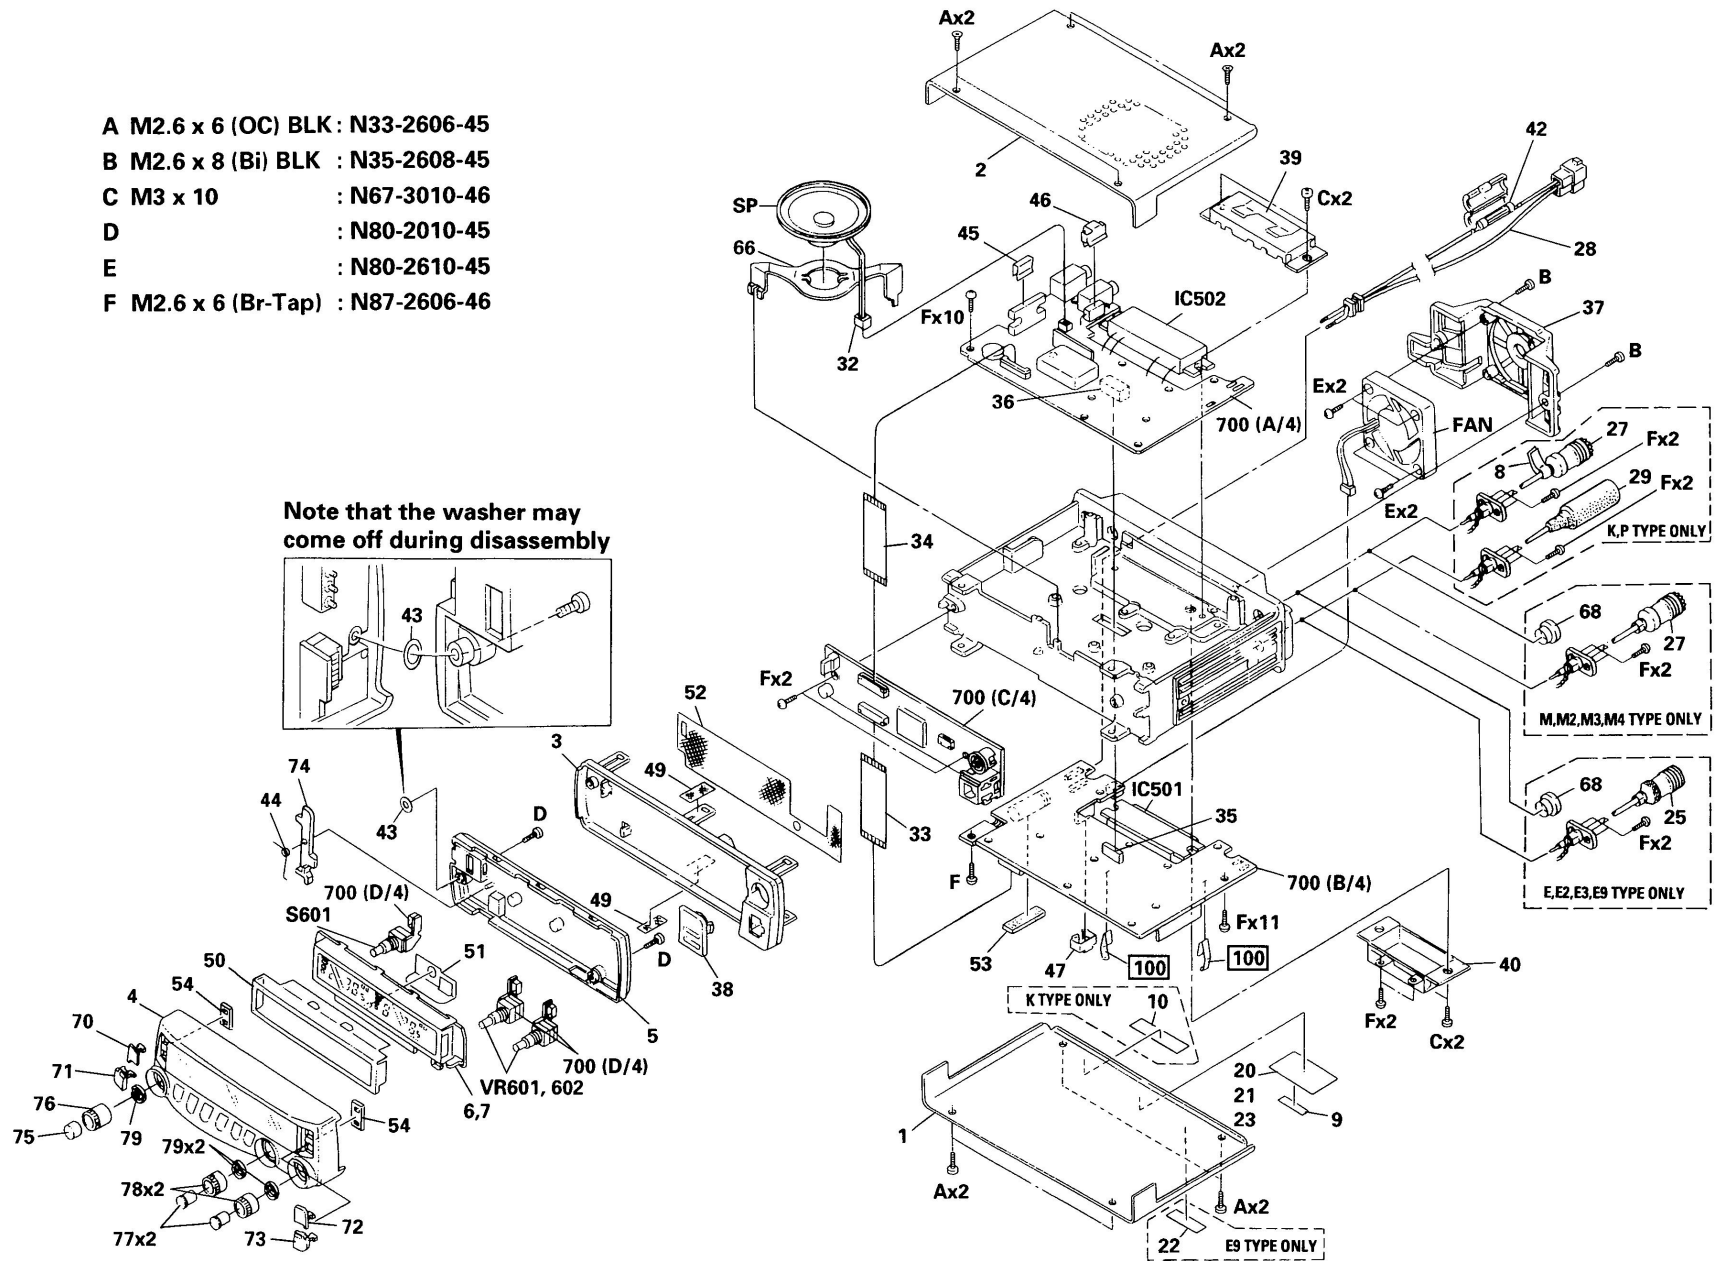

# TM-733A/E    TM-733A/E

## EXPLODED VIEW

- A M2.6 x 6 (OC) BLK : N33-2606-45
- B M2.6 x 8 (Bi) BLK : N35-2608-45
- C M3 x 10 : N67-3010-46
- D : N80-2010-45
- E : N80-2610-45
- F M2.6 x 6 (Br-Tap) : N87-2606-46

**Note that the washer may come off during disassembly**

Parts with the exploded numbers larger than 700 are not supplied.