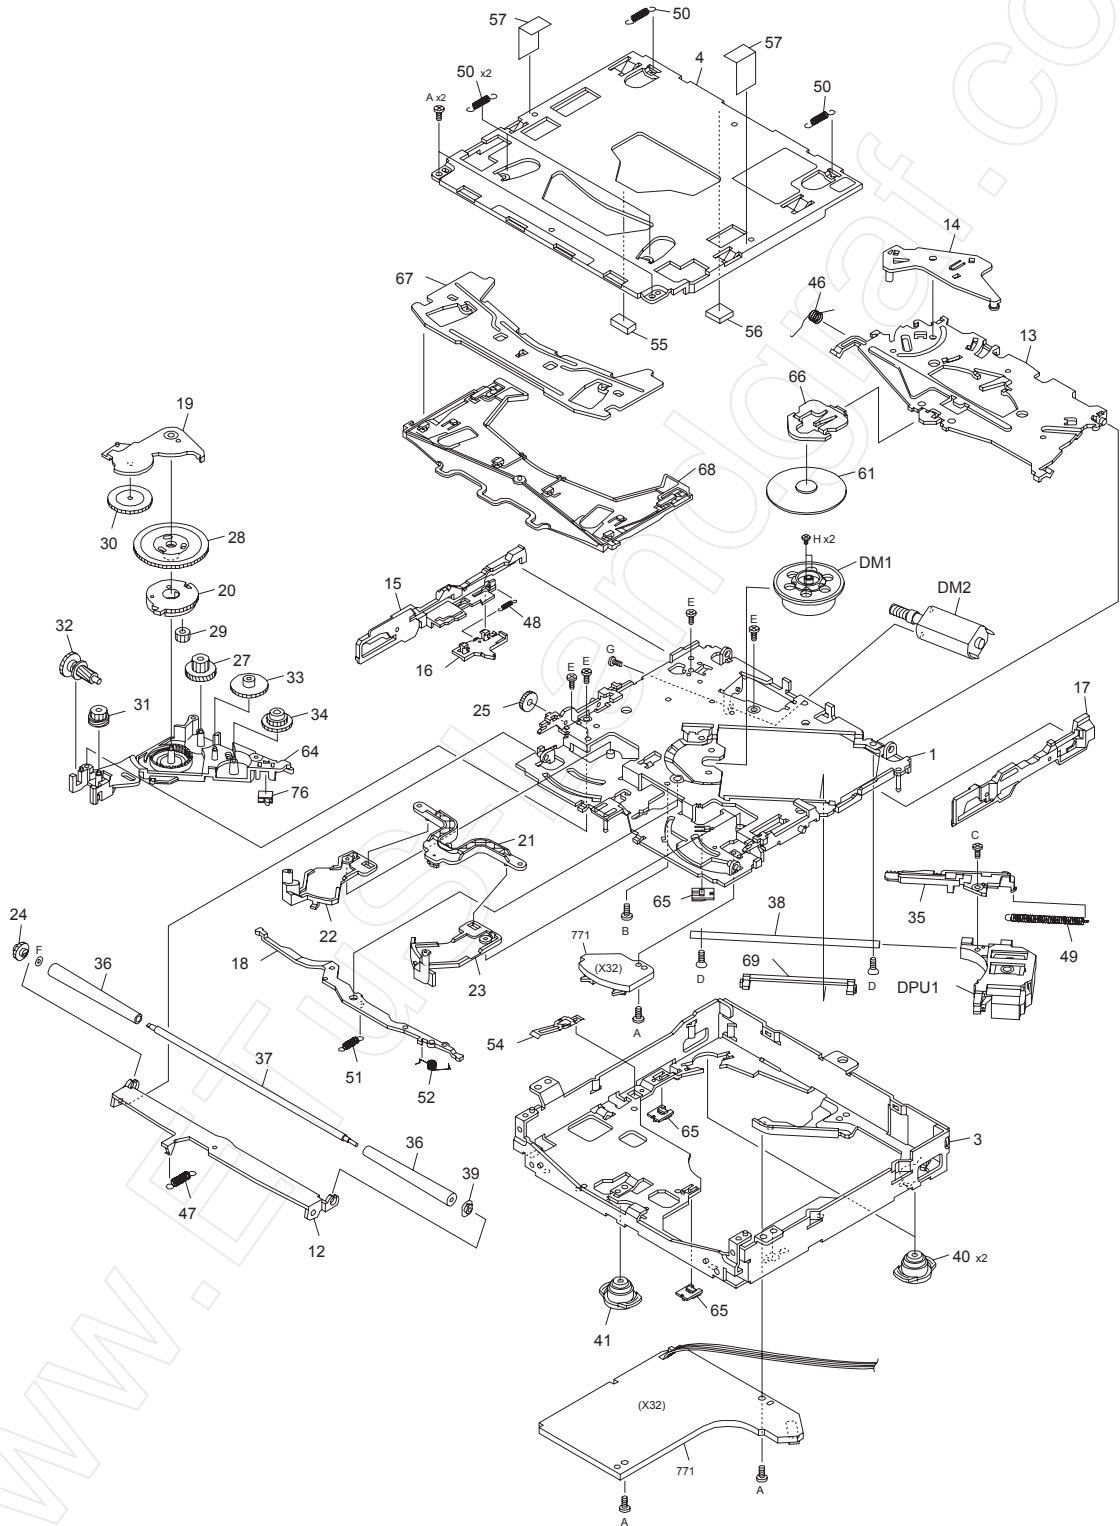

EXPLODED VIEW (CD MECHANISM)

Block No.130

DXM-9B24W

Parts with the exploded numbers larger than 700 are not supplied.

No.WA011

created date:2012-02-16